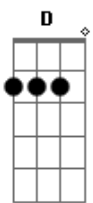

© ukulele-chords.com