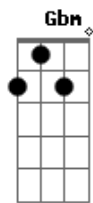

Taylor Swift - Karma

tom:

Intro: D Am7 C G

[Primeira Parte]

D
You're talking shit for the hell of it
Am7
Addicted to betrayal, but you're relevant
C
You're terrified to look down
D
'Cause if you dare, you'll see the glare
Am7
Of everyone you burned just to get there
C
It's coming back around

C
Karma's a relaxing thought

© ukulele-chords.com

© ukulele-chords.com

© ukulele-chords.com

© ukulele-chords.com

© ukulele-chords.com

© ukulele-chords.com

© ukulele-chords.com