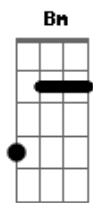

Taylor Swift - Karma

tom:

Intro: D Am7 C G

[Primeira Parte]

D
You're talking shit for the hell of it
Am7
Addicted to betrayal, but you're relevant
C
You're terrified to look down
D
'Cause if you dare, you'll see the glare
Am7
Of everyone you burned just to get there
C
It's coming back around

C
Karma's a relaxing thought

© ukulele-chords.com

© ukulele-chords.com

© ukulele-chords.com

© ukulele-chords.com

© ukulele-chords.com

© ukulele-chords.com

© ukulele-chords.com