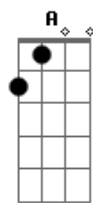

Taylor Swift - Karma

tom:

Intro: D Am7 C G

[Primeira Parte]

D
You're talking shit for the hell of it
Am7
Addicted to betrayal, but you're relevant
C
You're terrified to look down
D
'Cause if you dare, you'll see the glare
Am7
Of everyone you burned just to get there
C
It's coming back around

C
Karma's a relaxing thought

© ukulele-chords.com

© ukulele-chords.com

© ukulele-chords.com

© ukulele-chords.com

© ukulele-chords.com

© ukulele-chords.com

© ukulele-chords.com