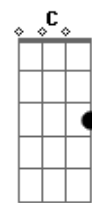

Taylor Swift - Karma

tom:

Intro: D Am7 C G

[Primeira Parte]

D
You're talking shit for the hell of it
Am7
Addicted to betrayal, but you're relevant
C
You're terrified to look down
D
'Cause if you dare, you'll see the glare
Am7
Of everyone you burned just to get there
C
It's coming back around

C
Karma's a relaxing thought

© ukulele-chords.com

© ukulele-chords.com

© ukulele-chords.com

© ukulele-chords.com

© ukulele-chords.com

© ukulele-chords.com

© ukulele-chords.com