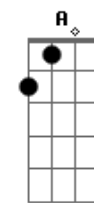

Taylor Swift - Karma

tom:

Intro: D Am7 C G

[Primeira Parte]

D
You're talking shit for the hell of it
Am7
Addicted to betrayal, but you're relevant
C
You're terrified to look down
D
'Cause if you dare, you'll see the glare
Am7
Of everyone you burned just to get there
C
It's coming back around

C
Karma's a relaxing thought

© ukulele-chords.com

© ukulele-chords.com

© ukulele-chords.com

© ukulele-chords.com

© ukulele-chords.com

© ukulele-chords.com

© ukulele-chords.com