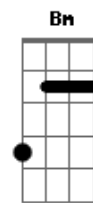

Taylor Swift - Karma

tom:

Intro: D Am7 C G

[Primeira Parte]

D
You're talking shit for the hell of it
Am7
Addicted to betrayal, but you're relevant
C
You're terrified to look down
D
'Cause if you dare, you'll see the glare
Am7
Of everyone you burned just to get there
C
It's coming back around

C
Karma's a relaxing thought

© ukulele-chords.com

© ukulele-chords.com

© ukulele-chords.com

© ukulele-chords.com

© ukulele-chords.com

© ukulele-chords.com

© ukulele-chords.com