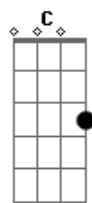

Taylor Swift - Karma

tom:

Intro: D Am7 C G

[Primeira Parte]

D
You're talking shit for the hell of it
Am7
Addicted to betrayal, but you're relevant
C
You're terrified to look down
D
'Cause if you dare, you'll see the glare
Am7
Of everyone you burned just to get there
C
It's coming back around

C
Karma's a relaxing thought

© ukulele-chords.com

© ukulele-chords.com

© ukulele-chords.com

© ukulele-chords.com

© ukulele-chords.com

© ukulele-chords.com

© ukulele-chords.com