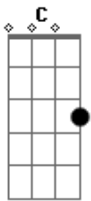

C Am  
Fifteen years

F  
Fifteen million tears

G  
Egging 'til my knees bled

C Am  
I gave it my all

F  
He gave me nothing at all

G  
Then wondered why I left

C Am  
Now he sits on his throne

In his palace of bones

G  
Praying to his greed

C Am  
He's got my past

F  
Frozen behind glass

G  
But I've got me

[Refrão]

Am G  
That old familiar body ache

F  
The snaps from the same

Am  
Little breaks in my soul

G F  
I know

When it's time to go

[Ponte]

G C  
Sometimes giving up

F  
Is the strong thing

C  
Sometimes to run

Is the brave thing

G C  
Sometimes walking

Out is the one thing  
 That will find you  
 The right thing  
 Sometimes giving up  
 Is the strong thing  
 Sometimes to run  
 Is the brave thing  
 Sometimes walking  
 Out is the one thing  
 That will find you  
 The right thing  
 [Final]