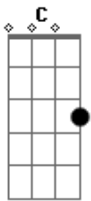

Out is the one thing
That will find you
The right thing
Sometimes giving up
Is the strong thing
Sometimes to run
Is the brave thing
Sometimes walking
Out is the one thing
That will find you
The right thing
[Final]

That will find you
Dm Am Cadd9

Acordes

© ukulele-chords.com