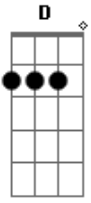

© ukulele-chords.com