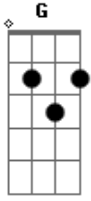

And isn't it just
So pretty to think
All along there was some
Invisible string
Tying you to me?

Ooh-ooh-ooh-ooh
Me
Ooh-ooh-ooh-ooh

Em

D

Em

Am G D

Am G D

Am G D

Me

Am G D

Ooh-ooh-ooh-ooh

(Am G D)

(Am G D)

(Am G D)

(Am G D)

Acordes

© ukulele-chords.com