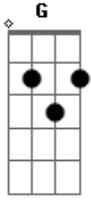

Taylor Swift - Invisible Strings

tom:

Intro: G D Em Bm

[Primeira Parte]

G
Green was the color
D
Of the grass
Em
Where I used to read
Bm
At Centennial Park
G
I used?to?think I
D Em Bm
Would?meet somebody there

[Terceira Parte]

G
Cold was the steel
D
Of my axe to grind
Em
For the boys who
Bm
Broke my heart
G
Now I send their
D Em Bm
Babies presents
G
Gold was the color
D
Of the leaves
When I showed you
Em Bm
Around Centennial Park
G
Hell was the journey but
D Em Bm
It brought me heaven

Am G D

Ooh-ooh-ooh-ooh

(Am G D)

(Am G D)

(Am G D)

(Am G D)

Acordes

© ukulele-chords.com