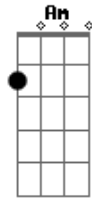

© ukulele-chords.com