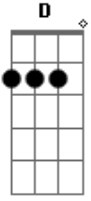

Taylor Swift - Invisible Strings

tom:

Intro: G D Em Bm

[Primeira Parte]

G
Green was the color
D
Of the grass
Em
Where I used to read
Bm
At Centennial Park
G
I used?to?think I
D Em Bm
Would?meet somebody there

[Terceira Parte]

G
Cold was the steel
D
Of my axe to grind
Em
For the boys who
Bm
Broke my heart
G
Now I send their
D Em Bm
Babies presents
G
Gold was the color
D
Of the leaves
When I showed you
Em Bm
Around Centennial Park
G
Hell was the journey but
D Em Bm
It brought me heaven

Am G D

Ooh-ooh-ooh-ooh

(Am G D)

(Am G D)

(Am G D)

(Am G D)

Acordes

© ukulele-chords.com