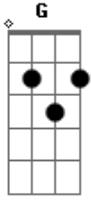

And isn't it just
So pretty to think
All along there was some
Invisible string
Tying you to me?

Ooh-ooh-ooh-ooh
Me
Ooh-ooh-ooh-ooh

Em

D

Em

Am G D

G D

Am G D

Me

Am G D

(Am G D)

(Am G D)

(Am G D)

(Am G D)

Acordes

© ukulele-chords.com