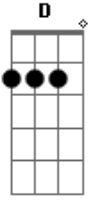

© ukulele-chords.com