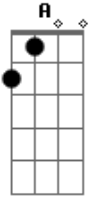

© ukulele-chords.com