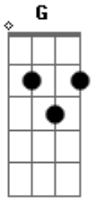

And isn't it just
So pretty to think
All along there was some
Invisible string
Tying you to me?

Ooh-ooh-ooh-ooh
Me
Ooh-ooh-ooh-ooh
(Am G D)
(Am G D)
(Am G D)
(Am G D)

Em

D

Em

Am G D

Am G D

Acordes

© ukulele-chords.com