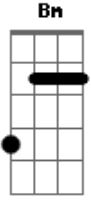

© ukulele-chords.com