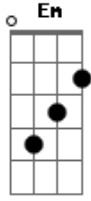

© ukulele-chords.com