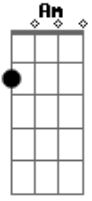

© ukulele-chords.com