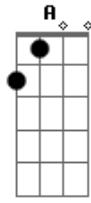

© ukulele-chords.com