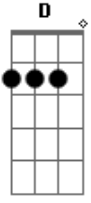

© ukulele-chords.com