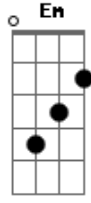

© ukulele-chords.com