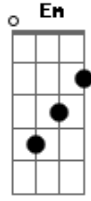

Taylor Swift - Invisible Strings

tom:

Intro: G D Em Bm

[Primeira Parte]

G
Green was the color
D
Of the grass
Em
Where I used to read
Bm
At Centennial Park
G
I used?to?think I
D Em Bm
Would?meet somebody there

Em
I didn't see?
D
And isn't it just

Em
So pretty to think
D
All along there was some

Em
Invisible string
G D Em Bm

G
Tying you to me?
G D Em Bm
Ooh-ooh-ooh-ooh

[Segunda Parte]

G
Bad was the blood of
D
The song in the cab
Em Bm
On your first trip to L.A

D Am
Wool to brave the seasons

G D
One single thread of gold

G D Em Bm
Tied me to you

[Terceira Parte]

G
Cold was the steel

D
Of my axe to grind

Em
For the boys who

Bm
Broke my heart

Ooh-ooh-ooh-ooh

(Am G D)

(Am G D)

(Am G D)

(Am G D)

Acordes

© ukulele-chords.com

© ukulele-chords.com