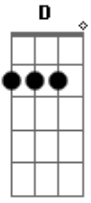

Taylor Swift - Invisible Strings

tom:

Intro: G D Em Bm

[Primeira Parte]

G
Green was the color
D
Of the grass
Em
Where I used to read
Bm
At Centennial Park
G
I used?to?think I
D Em Bm
Would?meet somebody there
G
Teal was the color?
D
Of your shirt
Em
When you were sixteen
Bm
At the yogurt shop
G
You?used?to?work at to?
D Em Bm
Make a little ?money

[Terceira Parte]

G
Cold was the steel
D
Of my axe to grind
Em
For the boys who
Bm
Broke my heart
G
Now I send their
D Em Bm
Babies presents
G
Gold was the color
D
Of the leaves
When I showed you
Em Bm
Around Centennial Park
G
Hell was the journey but
D Em Bm
It brought me heaven

Ooh-ooh-ooh-ooh
 Me
 Ooh-ooh-ooh-ooh
 (Am G D)
 (Am G D)
 (Am G D)
 (Am G D)

Em

D

Em

Am G D

Am G D

Acordes

© ukulele-chords.com