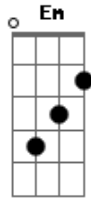

© ukulele-chords.com