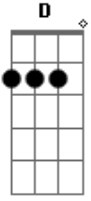

Taylor Swift - Invisible Strings

tom:

Intro: G D Em Bm

[Primeira Parte]

G
Green was the color
D
Of the grass
Em
Where I used to read
Bm
At Centennial Park
G
I used?to?think I
D Em Bm
Would?meet somebody there

Ooh-ooh-ooh-ooh

(Am G D)

(Am G D)

(Am G D)

(Am G D)

Acordes

© ukulele-chords.com

© ukulele-chords.com