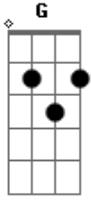

And isn't it just
So pretty to think
All along there was some
Invisible string
Tying you to me?

Ooh-ooh-ooh-ooh
Me
Ooh-ooh-ooh-ooh
(Am G D)
(Am G D)
(Am G D)
(Am G D)

Em

D

Em

Am G D

G D

Am G D

Me

Am G D

(Am G D)

(Am G D)

(Am G D)

(Am G D)

Acordes

© ukulele-chords.com