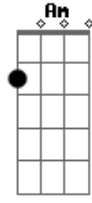

© ukulele-chords.com