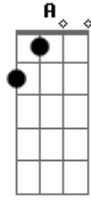

© ukulele-chords.com