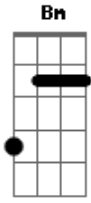

© ukulele-chords.com