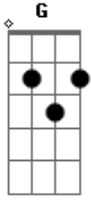

And isn't it just
So pretty to think
All along there was some
Invisible string
Tying you to me?

Ooh-ooh-ooh-ooh
Me
Ooh-ooh-ooh-ooh

Em

D

Em

Am G D

Am G D

Am G D

Me

Am G D

Ooh-ooh-ooh-ooh

(Am G D)

(Am G D)

(Am G D)

(Am G D)

Acordes

© ukulele-chords.com