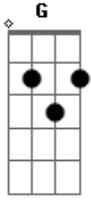

Taylor Swift - Invisible Strings

tom:

Intro: G D Em Bm

[Primeira Parte]

G
Green was the color
D
Of the grass
Em
Where I used to read
Bm
At Centennial Park
G
I used?to?think I
D Em Bm
Would?meet somebody there

Em
I didn't see?
D
And isn't it just

Em
So pretty to think
D
All along there was some

Em
Invisible string
G D Em Bm

G
Tying you to me?
G D Em Bm
Ooh-ooh-ooh-ooh

[Segunda Parte]

G
Bad was the blood of
D
The song in the cab
Em Bm
On your first trip to L.A

D Am
Wool to brave the seasons

G D
One single thread of gold

G D Em Bm
Tied me to you

[Terceira Parte]

G
Cold was the steel

D
Of my axe to grind

Em
For the boys who

Bm
Broke my heart

Ooh-ooh-ooh-ooh

(Am G D)

(Am G D)

(Am G D)

(Am G D)

Acordes

© ukulele-chords.com

© ukulele-chords.com