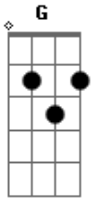

Taylor Swift - Invisible Strings

tom:

Intro: G D Em Bm

[Primeira Parte]

G
Green was the color
D
Of the grass
Em
Where I used to read
Bm
At Centennial Park
G
I used?to?think I
D Em Bm
Would?meet somebody there
G
Teal was the color?
D
Of your shirt
Em
When you were sixteen
Bm
At the yogurt shop
G
You?used?to?work at to?
D Em Bm
Make a little ?money

[Terceira Parte]

G
Cold was the steel
D
Of my axe to grind
Em
For the boys who
Bm
Broke my heart
G
Now I send their
D Em Bm
Babies presents
G
Gold was the color
D
Of the leaves
When I showed you
Em Bm
Around Centennial Park
G
Hell was the journey but
D Em Bm
It brought me heaven

Ooh-ooh-ooh-ooh
 Me
 Ooh-ooh-ooh-ooh
 (Am G D)
 (Am G D)
 (Am G D)
 (Am G D)

Em

D

Em

Am G D

Am G D

Acordes

© ukulele-chords.com