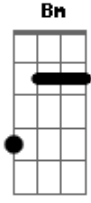

© ukulele-chords.com