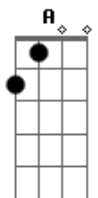

Gonna smash up your bike, I haven't decided yet
A But I'm gonna get you back
E Whether I'm gonna curse you out, or
D Take you back to my house, I haven't decid?d yet
A But I'm gonna get you back
E I, I hear th? whispers in your e-e-eyes
D I'll make you wanna think twice
E D You'll find that you were never not mine
(You're mine)
A E I can feel it coming, humming in the way you move
D Push the reset button, we're becoming something new
A E Say you got somebody, I'll say: I got someone too
D Even if it's handcuffed, I'm leaving here with you
A E Bygones will be bygone, eras fading into grey (fading into grey)
D We broke all the pieces, but still wanna play the game (oh)
A E Told my friends I hate you, but I love you just the same
D Pick your poison, babe, I'm poison either way
A Whether I'm gonna be your wife, or
E D Gonna smash up your bike, I haven't decided yet
A But I'm gonna get you back
E Whether I'm gonna curse you out, or
D Take you back to my house, I haven't decid?d yet
A But I'm gonna get you back
E I, I hear th? whispers in your e-e-eyes
D I'll make you wanna think twice
E D You'll find that you were never not mine
A I'm gonna get you back

Acordes

© ukulele-chords.com