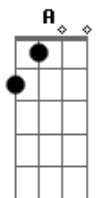

Gonna smash up your bike, I haven't decided yet
But I'm gonna get you back
Whether I'm gonna curse you out, or
Take you back to my house, I haven't decid'd yet
But I'm gonna get you back
I, I hear th? whispers in your e-e-eyes
I'll make you wanna think twice
You'll find that you were never not mine
(You're mine)
I can feel it coming, humming in the way you move
Push the reset button, we're becoming something new
Say you got somebody, I'll say: I got someone too
Even if it's handcuffed, I'm leaving here with you
Bygones will be bygone, eras fading into grey (fading into grey)
We broke all the pieces, but still wanna play the game (oh)
Told my friends I hate you, but I love you just the same
Pick your poison, babe, I'm poison either way
Whether I'm gonna be your wife, or
Gonna smash up your bike, I haven't decided yet
But I'm gonna get you back
Whether I'm gonna curse you out, or
Take you back to my house, I haven't decid'd yet
But I'm gonna get you back
I, I hear th? whispers in your e-e-eyes
I'll make you wanna think twice
You'll find that you were never not mine
I'm gonna get you back

Acordes

© ukulele-chords.com