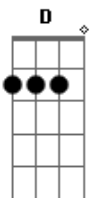

© ukulele-chords.com