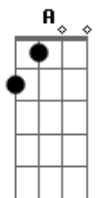

Gonna smash up your bike, I haven't decided yet
A
But I'm gonna get you back E
Whether I'm gonna curse you out, or
D
Take you back to my house, I haven't decid?d yet
A
But I'm gonna get you back
E D
I, I hear th? whispers in your e-e-eyes
A
I'll make you wanna think twice
E D
You'll find that you were never not mine
(You're mine)
A E
I can feel it coming, humming in the way you move
D
Push the reset button, we're becoming something new
A E
Say you got somebody, I'll say: I got someone too
D
Even if it's handcuffed, I'm leaving here with you
A E
Bygones will be bygone, eras fading into grey (fading into grey)
D
We broke all the pieces, but still wanna play the game (oh)
A E
Told my friends I hate you, but I love you just the same
D
Pick your poison, babe, I'm poison either way
A
Whether I'm gonna be your wife, or
E D
Gonna smash up your bike, I haven't decided yet
A
But I'm gonna get you back E
Whether I'm gonna curse you out, or
D
Take you back to my house, I haven't decid?d yet
A
But I'm gonna get you back
E D
I, I hear th? whispers in your e-e-eyes
A
I'll make you wanna think twice
E D
You'll find that you were never not mine
A
I'm gonna get you back

Acordes

© ukulele-chords.com