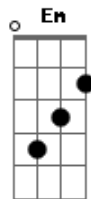

© ukulele-chords.com