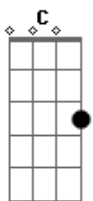

© ukulele-chords.com