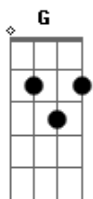

Through it all nobody gets me like you do

C Em
And you know everything about me
Am D
You say that you can't live without me
G
I'm only up when you're not down
D Am
Don't wanna fly if you're still on the ground
C G C D
It's like no matter what I do
G
Well you drive me crazy half the time
D
The other half I'm only trying to
Am C G C D
Let you know that what I feel is true
C Em D G D Am Cx2
And I'm only me when I'm with you
Em
When I'm with anybody else
C Am
It's so hard to be myself
C
And only you can tell
G
That I'm only up when you're not down
D Am
Don't wanna fly if you're still on the ground
C G C D
It's like no matter what I do
G
Well you drive me crazy half the time
D
The other half I'm only trying to
Am C G C D
Let you know that what I feel is true
C D
And I'm only me
Am C
Who I wanna be
C Em D G D Am C
Well I'm only me when I'm with you
G D Am C G
With you, oh ho ho yeah

Acordes

© ukulele-chords.com