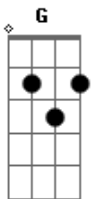

Through it all nobody gets me like you do

C Em
And you know everything about me
Am D
You say that you can't live without me
G
I'm only up when you're not down
D Am
Don't wanna fly if you're still on the ground
C G C D
It's like no matter what I do
G
Well you drive me crazy half the time
D
The other half I'm only trying to
Am C G C D
Let you know that what I feel is true
C Em D G D Am Cx2
And I'm only me when I'm with you
Em
When I'm with anybody else
C Am
It's so hard to be myself
C
And only you can tell
G
That I'm only up when you're not down
D Am
Don't wanna fly if you're still on the ground
C G C D
It's like no matter what I do
G
Well you drive me crazy half the time
D
The other half I'm only trying to
Am C G C D
Let you know that what I feel is true
C D
And I'm only me
Am C
Who I wanna be
C Em D G D Am C
Well I'm only me when I'm with you
G D Am C G
With you, oh ho ho yeah

Acordes

© ukulele-chords.com