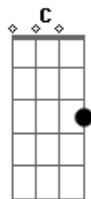

© ukulele-chords.com