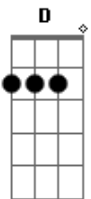

© ukulele-chords.com