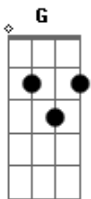

Through it all nobody gets me like you do
C Em
And you know everything about me
Am D
You say that you can't live without me
G
I'm only up when you're not down
D Am
Don't wanna fly if you're still on the ground
C G C D
It's like no matter what I do
G
Well you drive me crazy half the time
D
The other half I'm only trying to
Am C G C D
Let you know that what I feel is true
C Em D G D Am Cx2
And I'm only me when I'm with you
Em
When I'm with anybody else
C Am
It's so hard to be myself
C
And only you can tell
G
That I'm only up when you're not down
D Am
Don't wanna fly if you're still on the ground
C G C D
It's like no matter what I do
G
Well you drive me crazy half the time
D
The other half I'm only trying to
Am C G C D
Let you know that what I feel is true
C D
And I'm only me
Am C
Who I wanna be
C Em D G D Am C
Well I'm only me when I'm with you
G D Am C G
With you, oh ho ho yeah

Acordes

© ukulele-chords.com