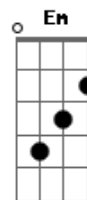

© ukulele-chords.com