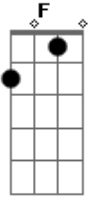

© ukulele-chords.com