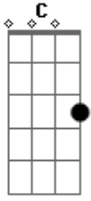

In your house ^G
With your organic shoes ^{Am} ^G
And your million-dollar couch ^F
I bet you think about me ^G ^C

When you say ^G
"Oh my God, she's insane ^{Am} ^G
She wrote a song about me" ^F
I bet you think about me ^G ^C

Acordes

© ukulele-chords.com