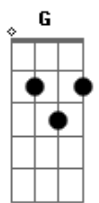

© ukulele-chords.com