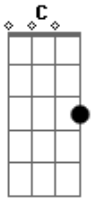

C
('Cause it's you)
Dm
(Catastrophic blues)
Gm

(Moving on was always easy for me to do)
F
It hits different (yeah)
Bb Cadd9
It hits different 'cause it's you

Acordes

© ukulele-chords.com