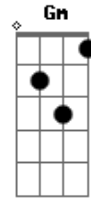

© ukulele-chords.com