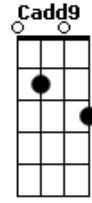

ukulele-chords.com