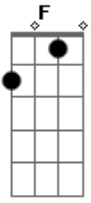

© ukulele-chords.com