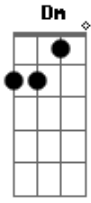

© ukulele-chords.com