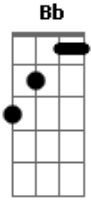

Taylor Swift - Hits Different

tom:

Intro: F Bb C F

[Primeira Parte]

F Bb
I washed my hands of us at the club
F C
You made a mess of me
F Bb
I pictured you with other girls in love
F C
Then threw up on the street
F Bb F
Like waiting for a bus that never shows

(F C F Bb)

F Bb
I heard your key turn in the door down the hallway
F C
Is that your key in the door?
F Bb
Is it okay? Is it you?
F C
Or have they come to take me away?

C
(To take me away)

[Refrão Final]

F
Oh my, love is a lie
Bb
Shit my friends say to get me by
F
It hits different
Bb
It hits different this time
Dm
Catastrophic blues
Gm
Moving on was always easy for me to do
F
It hits different
Bb Cadd9
It hits different 'cause it's you
F
(Oh my, love is a lie)
Bb
(Shit my friends say to get me by)

C
('Cause it's you)
Dm
(Catastrophic blues)
Gm

(Moving on was always easy for me to do)
F
It hits different (yeah)
Bb Cadd9
It hits different 'cause it's you

Acordes

© ukulele-chords.com

© ukulele-chords.com