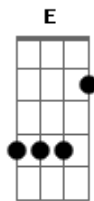

© ukulele-chords.com