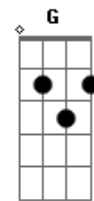

© ukulele-chords.com