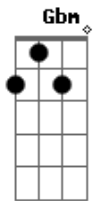

© ukulele-chords.com