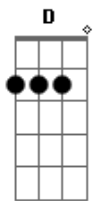

© ukulele-chords.com