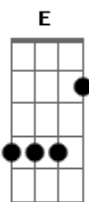

© ukulele-chords.com