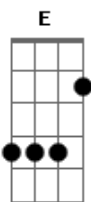

© ukulele-chords.com