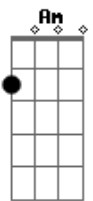

© ukulele-chords.com