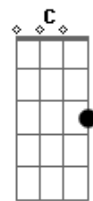

G Am Em C
All I know is this could either break my heart or bring it
back to life
G Am Em C
Got a feelin' your electric touch could fill this ghost town
up with life
G Am Em C
And I want you now, wanna need you forever
G Am Em C
In the heat of your electric touch, mmm

G Am Em C
I've been left in the rain lost and pining
I'm tryin' hard not to look like I'm trying
' Cause every time I tried hard for love, it fell apart (Woah)
G Am Em C
I've gotten used to no one callin' my phone
I've grown accustomed to sleepin' alone
Still, I know that all it takes is to get it right
Just one time, just one time

G Am Em C

Acordes

© ukulele-chords.com

© ukulele-chords.com

© ukulele-chords.com

© ukulele-chords.com

© ukulele-chords.com

All I know is this could either break my heart or bring it
back to life
G Am Em C
Got a feelin' your electric touch could fill this ghost town
up with life
G Am Em C
And I want you now, wanna need you forever
G Am Em C
In the heat of your electric touch, mmm
(C Em)
C
I was thinking just one time (Just one time)
Em
Maybe the stars align (Just one time)
C
And maybe I call you mine
D
And you won't need space
C
Or string me along while you decide
Em
And just one time (Just one time)
C
Maybe the moment's right (The moment's right)
D G Am Em C
It's 8:05 and I see two headlights
(G Am Em C)
G Am Em C
All I know is this could either break my heart or bring it
back to life
G Am Em C
Got a feelin' your electric touch (Ooh)
G Am Em C
All I know is this could either break my heart or bring it
back to life
G Am Em C
Got a feelin' your electric touch could fill this ghost town
up with life (Life)
G Am Em C
And I want you now, wanna need you forever
G Am Em C
In the heat of your electric touch, mmm