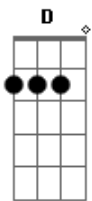

G Am Em C
All I know is this could either break my heart or bring it
back to life
G Am Em C
Got a feelin' your electric touch could fill this ghost town
up with life
G Am Em C
And I want you now, wanna need you forever
G Am Em C
In the heat of your electric touch, mmm

G Am Em C
I've been left in the rain lost and pining
I'm tryin' hard not to look like I'm trying
' Cause every time I tried hard for love, it fell apart (Woah)
G Am Em C
I've gotten used to no one callin' my phone
I've grown accustomed to sleepin' alone
Still, I know that all it takes is to get it right
Just one time, just one time

G Am Em C

Acordes

© ukulele-chords.com

© ukulele-chords.com

© ukulele-chords.com

© ukulele-chords.com

© ukulele-chords.com

All I know is this could either break my heart or bring it
back to life
G Am Em C
Got a feelin' your electric touch could fill this ghost town
up with life
G Am Em C
And I want you now, wanna need you forever
G Am Em C
In the heat of your electric touch, mmm
(C Em)
C
I was thinking just one time (Just one time)
Em
Maybe the stars align (Just one time)
C
And maybe I call you mine
D
And you won't need space
C
Or string me along while you decide
Em
And just one time (Just one time)
C
Maybe the moment's right (The moment's right)
D G Am Em C
It's 8:05 and I see two headlights
(G Am Em C)
G Am Em C
All I know is this could either break my heart or bring it
back to life
G Am Em C
Got a feelin' your electric touch (Ooh)
G Am Em C
All I know is this could either break my heart or bring it
back to life
G Am Em C
Got a feelin' your electric touch could fill this ghost town
up with life (Life)
G Am Em C
And I want you now, wanna need you forever
G Am Em C
In the heat of your electric touch, mmm