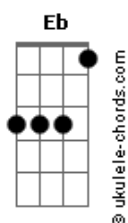

Taylor Swift - Drama Queen

tom:

Eb (forma dos acordes no tom de **D**)

Capostrate na 1ª casa

Intro: **D**

[Primeira Parte]

D
A
Let's break it down, I'll take the story from the slamming of
the door

G
Thought it was perfect for a second, guess you weren't quite
as sure

D **Em**
Might wanna sit down, I'm calling you out

D
Right now

[Refrão]

D **A**
'Cause you're a heartbreaker and she's a little drama queen

Bm **G** **A** **D**
I'm a little over it and she's still not me

D **A** **G**
So long and back to reality

G **Bm** **A** **D**
But this song's for you and your drama queen

[Segunda Parte]

D **A**
As I was saying, I was never quite a fan of the little games

G
It doesn't take too long to see that boys like you are all the
same

Maybe I'm a little less obsessed, but she's impressed

Acordes

Bm **A**
And I should mention, she's starving for attention

[Pré-Refrão]

D
And I can see it now, how it's all gonna be

Bm **A**
When she freaks out, you'll be thinkin' of me