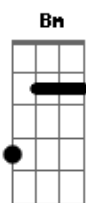

© ukulele-chords.com