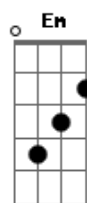

Taylor Swift - Drama Queen

tom:

Eb (forma dos acordes no tom de **D**)

Capostrate na 1ª casa

Intro: **D**

[Primeira Parte]

D
A
Let's break it down, I'll take the story from the slamming of
the door

G
Thought it was perfect for a second, guess you weren't quite
as sure

D **A** **G**
So long and back to reality

G **Bm** **A** **D**
But this song's for you and your drama queen

[Segunda Parte]

D **A**
As I was saying, I was never quite a fan of the little games

G
It doesn't take too long to see that boys like you are all the
same

Maybe I'm a little less obsessed, but she's impressed

Acordes

© ukulele-chords.com

© ukulele-chords.com

© ukulele-chords.com

© ukulele-chords.com

© ukulele-chords.com

© ukulele-chords.com