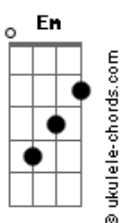

Taylor Swift - Drama Queen

tom:

Eb (forma dos acordes no tom de **D**)

Capostrate na 1ª casa

Intro: **D**

[Primeira Parte]

D
A
Let's break it down, I'll take the story from the slamming of
the door

G
Thought it was perfect for a second, guess you weren't quite
as sure

D **Em**
Might wanna sit down, I'm calling you out

D
Right now

[Refrão]

D **A**
'Cause you're a heartbreaker and she's a little drama queen

Bm **G** **A** **D**
I'm a little over it and she's still not me

D **A** **G**
So long and back to reality

G **Bm** **A** **D**
But this song's for you and your drama queen

[Segunda Parte]

D **A**
As I was saying, I was never quite a fan of the little games

G
It doesn't take too long to see that boys like you are all the
same

Maybe I'm a little less obsessed, but she's impressed

Acordes

Bm **A**
And I should mention, she's starving for attention

[Pré-Refrão]

D
And I can see it now, how it's all gonna be

Bm **A**
When she freaks out, you'll be thinkin' of me