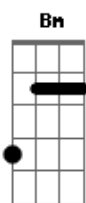

# Taylor Swift - Drama Queen

tom:

**Eb** (forma dos acordes no tom de **D** )

Capostrate na 1ª casa

Intro: **D**

[Primeira Parte]

**D**  
**A**  
Let's break it down, I'll take the story from the slamming of the door

## Acordes

© ukulele-chords.com

© ukulele-chords.com

© ukulele-chords.com

© ukulele-chords.com

© ukulele-chords.com

© ukulele-chords.com

**Bm** **A**  
And I should mention, she's starving for attention