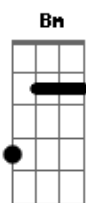

Taylor Swift - Drama Queen

tom:

Eb (forma dos acordes no tom de **D**)

Capostrate na 1ª casa

Intro: **D**

[Primeira Parte]

D
A
Let's break it down, I'll take the story from the slamming of
the door

G
Thought it was perfect for a second, guess you weren't quite
as sure

D **A** **G**
So long and back to reality

G **Bm** **A** **D**
But this song's for you and your drama queen

[Segunda Parte]

D **A**
As I was saying, I was never quite a fan of the little games

G
It doesn't take too long to see that boys like you are all the
same

Maybe I'm a little less obsessed, but she's impressed

Acordes

© ukulele-chords.com

© ukulele-chords.com

© ukulele-chords.com

© ukulele-chords.com

© ukulele-chords.com

© ukulele-chords.com

Bm **A**
And I should mention, she's starving for attention

[Pré-Refrão]

D
And I can see it now, how it's all gonna be

Bm **A**
When she freaks out, you'll be thinkin' of me

D **Em**
'Cause what went down is coming back around