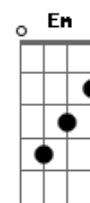

Taylor Swift - Drama Queen

tom:

Eb (forma dos acordes no tom de **D**)

Capostrate na 1ª casa

Intro: **D**

[Primeira Parte]

D
A
Let's break it down, I'll take the story from the slamming of
the door

G
Thought it was perfect for a second, guess you weren't quite
as sure

D **A** **G**
So long and back to reality

G **Bm** **A** **D**
But this song's for you and your drama queen

[Segunda Parte]

D **A**
As I was saying, I was never quite a fan of the little games

G
It doesn't take too long to see that boys like you are all the
same

Maybe I'm a little less obsessed, but she's impressed

Acordes

© ukulele-chords.com

© ukulele-chords.com

© ukulele-chords.com

© ukulele-chords.com

© ukulele-chords.com

© ukulele-chords.com