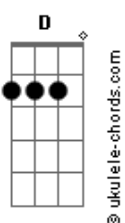

Taylor Swift - Drama Queen

tom:

Eb (forma dos acordes no tom de **D**)

Capostrate na 1ª casa

Intro: **D**

[Primeira Parte]

D
A
Let's break it down, I'll take the story from the slamming of
the door

G
Thought it was perfect for a second, guess you weren't quite
as sure

D **A** **G**
So long and back to reality

G **Bm** **A** **D**
But this song's for you and your drama queen

[Segunda Parte]

D **A**
As I was saying, I was never quite a fan of the little games

G
It doesn't take too long to see that boys like you are all the
same

Maybe I'm a little less obsessed, but she's impressed

Acordes

Bm **A**
And I should mention, she's starving for attention

[Pré-Refrão]

D
And I can see it now, how it's all gonna be

Bm **A**
When she freaks out, you'll be thinkin' of me