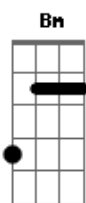

Taylor Swift - Drama Queen

tom:

Eb (forma dos acordes no tom de **D**)

Capostrate na 1ª casa

Intro: **D**

[Primeira Parte]

D
A
Let's break it down, I'll take the story from the slamming of the door

G
Thought it was perfect for a second, guess you weren't quite as sure

D **A** **G**
So long and back to reality

G **Bm** **A** **D**
But this song's for you and your drama queen

[Segunda Parte]

D **A**
As I was saying, I was never quite a fan of the little games

G
It doesn't take too long to see that boys like you are all the same

Maybe I'm a little less obsessed, but she's impressed

Acordes

© ukulele-chords.com

© ukulele-chords.com

© ukulele-chords.com

© ukulele-chords.com

© ukulele-chords.com

© ukulele-chords.com

Bm **A**
And I should mention, she's starving for attention

[Pré-Refrão]

D
And I can see it now, how it's all gonna be

Bm **A**
When she freaks out, you'll be thinkin' of me

D **Em**
'Cause what went down is coming back around