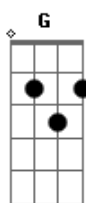

© ukulele-chords.com