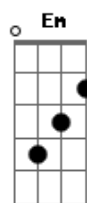

# Taylor Swift - Drama Queen

tom:

**Eb** (forma dos acordes no tom de **D** )

Capostrate na 1ª casa

Intro: **D**

[Primeira Parte]

**D**  
**A**  
Let's break it down, I'll take the story from the slamming of the door

## Acordes

© ukulele-chords.com

© ukulele-chords.com

© ukulele-chords.com

© ukulele-chords.com

© ukulele-chords.com

© ukulele-chords.com

**Bm** **A**  
And I should mention, she's starving for attention