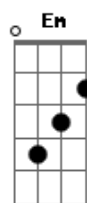

© ukulele-chords.com

Bm **A**
And I should mention, she's starving for attention

[Pré-Refrão]

D
And I can see it now, how it's all gonna be

Bm **A**
When she freaks out, you'll be thinkin' of me

D **Em**
'Cause what went down is coming back around

D
You'll see

[Refrão]

Bm **D** **A**
'Cause you're a heartbreaker and she's a little drama queen

Bm **G** **A** **D**
I'm a little over it and she's still not me

D **A** **G**
So long and back to reality

G **Bm** **A** **D**
But this song's for you and your drama queen

(**D** **A** **Bm** **G** **A** **D**)

G (**D** **A** **Bm** **G** **A**)

[Ponte]

Bm **D**
Sometimes you get just what you see

G **A**
Like you chose her when you could've had me

Bm **D**
Everything's a mess now, watch her little meltdown

G **A**
Wish you both success and I hope you're happy

[Refrão]

D **A**
'Cause you're a heartbreaker and she's a little drama queen

Bm **G** **A** **D**
I'm a little over it and she's still not me

D **A** **G**
So long and back to reality

Bm **A**
But this song's for you and your drama

D **A**
Heartbreaker, she's a little drama queen

Bm **G** **A** **D**
I'm a little over it and she's still not me

D **A** **G**
So long and back to reality

G **Bm** **A** **D** **A**
But this song's for you and your drama queen

Bm **G** **A** **D**
Huh-oh, for you and your drama queen

A **Bm** **G** **A** **D** **A**
Oh-oh-oh-oh, you and your drama queen

Bm **G** **A** **D**
Huh-oh, baby, you're a drama queen

[Final] **D** **A** **Bm** **G** **A** **D**