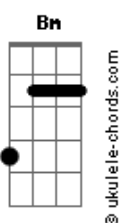

Taylor Swift - Drama Queen

tom:

Eb (forma dos acordes no tom de **D**)

Capostrate na 1ª casa

Intro: **D**

[Primeira Parte]

D
A
Let's break it down, I'll take the story from the slamming of
the door

G
Thought it was perfect for a second, guess you weren't quite
as sure

D **Em**
Might wanna sit down, I'm calling you out

D
Right now

[Refrão]

D **A**
'Cause you're a heartbreaker and she's a little drama queen

Bm **G** **A** **D**
I'm a little over it and she's still not me

D **A** **G**
So long and back to reality

G **Bm** **A** **D**
But this song's for you and your drama queen

[Segunda Parte]

D **A**
As I was saying, I was never quite a fan of the little games

G
It doesn't take too long to see that boys like you are all the
same

Maybe I'm a little less obsessed, but she's impressed

Acordes

Bm **A**
And I should mention, she's starving for attention

[Pré-Refrão]

D
And I can see it now, how it's all gonna be

Bm **A**
When she freaks out, you'll be thinkin' of me