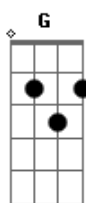

Taylor Swift - Drama Queen

tom:

Eb (forma dos acordes no tom de **D**)

Capostrate na 1ª casa

Intro: **D**

[Primeira Parte]

D
A
Let's break it down, I'll take the story from the slamming of
the door

G
Thought it was perfect for a second, guess you weren't quite
as sure

D **A** **G**
So long and back to reality

G **Bm** **A** **D**
But this song's for you and your drama queen

[Segunda Parte]

D **A**
As I was saying, I was never quite a fan of the little games

G
It doesn't take too long to see that boys like you are all the
same

Maybe I'm a little less obsessed, but she's impressed

Acordes

© ukulele-chords.com

© ukulele-chords.com

© ukulele-chords.com

© ukulele-chords.com

© ukulele-chords.com

© ukulele-chords.com