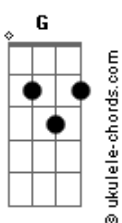

Taylor Swift - Drama Queen

tom:

Eb (forma dos acordes no tom de **D**)

Capostrate na 1ª casa

Intro: **D**

[Primeira Parte]

D
A
Let's break it down, I'll take the story from the slamming of
the door

G
Thought it was perfect for a second, guess you weren't quite
as sure

D **Em**
Might wanna sit down, I'm calling you out

D
Right now

[Refrão]

D **A**
'Cause you're a heartbreaker and she's a little drama queen

Bm **G** **A** **D**
I'm a little over it and she's still not me

D **A** **G**
So long and back to reality

G **Bm** **A** **D**
But this song's for you and your drama queen

[Segunda Parte]

D **A**
As I was saying, I was never quite a fan of the little games

G
It doesn't take too long to see that boys like you are all the
same

Maybe I'm a little less obsessed, but she's impressed

Acordes

Bm **A**
And I should mention, she's starving for attention

[Pré-Refrão]

D
And I can see it now, how it's all gonna be

Bm **A**
When she freaks out, you'll be thinkin' of me