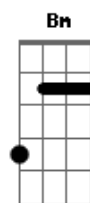

Taylor Swift - Drama Queen

tom:

Eb (forma dos acordes no tom de **D**)

Capostrate na 1ª casa

Intro: **D**

[Primeira Parte]

D
A
Let's break it down, I'll take the story from the slamming of
the door

G
Thought it was perfect for a second, guess you weren't quite
as sure

D **A** **G**
So long and back to reality

G **Bm** **A** **D**
But this song's for you and your drama queen

[Segunda Parte]

D **A**
As I was saying, I was never quite a fan of the little games

G
It doesn't take too long to see that boys like you are all the
same

Maybe I'm a little less obsessed, but she's impressed

Acordes

© ukulele-chords.com

© ukulele-chords.com

© ukulele-chords.com

© ukulele-chords.com

© ukulele-chords.com

© ukulele-chords.com

Bm **A**
And I should mention, she's starving for attention

[Pré-Refrão]

D
And I can see it now, how it's all gonna be

Bm **A**
When she freaks out, you'll be thinkin' of me

D **Em**
'Cause what went down is coming back around