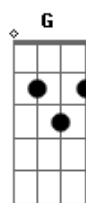

Taylor Swift - Drama Queen

tom:

Eb (forma dos acordes no tom de **D**)

Capostrate na 1ª casa

Intro: **D**

[Primeira Parte]

D
A
Let's break it down, I'll take the story from the slamming of
the door

G
Thought it was perfect for a second, guess you weren't quite
as sure

D **A** **G**
So long and back to reality

G **Bm** **A** **D**
But this song's for you and your drama queen

[Segunda Parte]

D **A**
As I was saying, I was never quite a fan of the little games

G
It doesn't take too long to see that boys like you are all the
same

Maybe I'm a little less obsessed, but she's impressed

Acordes

© ukulele-chords.com

© ukulele-chords.com

© ukulele-chords.com

© ukulele-chords.com

© ukulele-chords.com

© ukulele-chords.com