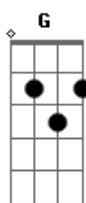

# Taylor Swift - Drama Queen

tom:

**Eb** (forma dos acordes no tom de **D** )

Capostrate na 1ª casa

Intro: **D**

[Primeira Parte]

**D**  
**A**  
Let's break it down, I'll take the story from the slamming of the door

## Acordes

© ukulele-chords.com

© ukulele-chords.com

© ukulele-chords.com

© ukulele-chords.com

© ukulele-chords.com

© ukulele-chords.com

**Bm** **A**  
And I should mention, she's starving for attention