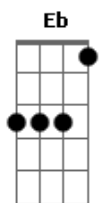

Taylor Swift - Drama Queen

tom:

Eb (forma dos acordes no tom de **D**)

Capostrate na 1ª casa

Intro: **D**

[Primeira Parte]

D
A
Let's break it down, I'll take the story from the slamming of the door

G
Thought it was perfect for a second, guess you weren't quite as sure

Maybe I'm a little hard to get, maybe you didn't have the patience

D
Let's assess the situation

D
A
That girl was biding her time, yeah, she was waiting on your cue

So somehow I'm not surprised to see her standin' there with you

Bm
Maybe she's a little overdressed and I can see the smile you're fakin'

D
And the deep breath you're takin'

[Pré-Refrão]

D
When you see me now, you're not looking at her

Bm **A**
Yeah, it's a long way down from the bridges you burned

D **Em**
Might wanna sit down, I'm calling you out

D
Right now

[Refrão]

D **A**
'Cause you're a heartbreaker and she's a little drama queen

Bm **G** **A** **D**
I'm a little over it and she's still not me

D **A** **G**
So long and back to reality

G **Bm** **A** **D**
But this song's for you and your drama queen

[Segunda Parte]

D **A**
As I was saying, I was never quite a fan of the little games

G
It doesn't take too long to see that boys like you are all the same

Maybe I'm a little less obsessed, but she's impressed

Acordes

© ukulele-chords.com