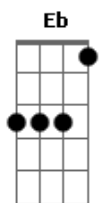

Taylor Swift - Drama Queen

tom:

Eb (forma dos acordes no tom de **D**)

Capostrate na 1ª casa

Intro: **D**

[Primeira Parte]

D
A
Let's break it down, I'll take the story from the slamming of
the door

G
Thought it was perfect for a second, guess you weren't quite
as sure

Maybe I'm a little hard to get, maybe you didn't have the
patience

D
Let's assess the situation

D
A
That girl was biding her time, yeah, she was waiting on your
cue

So somehow I'm not surprised to see her standin' there with
you

Bm
Maybe she's a little overdressed and I can see the smile
you're fakin'

D
And the deep breath you're takin'

[Pré-Refrão]

D
When you see me now, you're not looking at her

Bm **A**
Yeah, it's a long way down from the bridges you burned

D **Em**
Might wanna sit down, I'm calling you out

D
Right now

[Refrão]

D **A**
'Cause you're a heartbreaker and she's a little drama queen

Bm **G** **A** **D**
I'm a little over it and she's still not me

D **A** **G**
So long and back to reality

G **Bm** **A** **D**
But this song's for you and your drama queen

[Segunda Parte]

D **A**
As I was saying, I was never quite a fan of the little games

G
It doesn't take too long to see that boys like you are all the
same

Maybe I'm a little less obsessed, but she's impressed

Acordes

© ukulele-chords.com