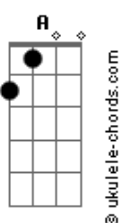

Taylor Swift - Drama Queen

tom:

Eb (forma dos acordes no tom de **D**)

Capostrate na 1ª casa

Intro: **D**

[Primeira Parte]

D
A
Let's break it down, I'll take the story from the slamming of
the door

G
Thought it was perfect for a second, guess you weren't quite
as sure

D **A** **G**
So long and back to reality

G **Bm** **A** **D**
But this song's for you and your drama queen

[Segunda Parte]

D **A**
As I was saying, I was never quite a fan of the little games

G
It doesn't take too long to see that boys like you are all the
same

Maybe I'm a little less obsessed, but she's impressed

Acordes

Bm **A**
And I should mention, she's starving for attention

[Pré-Refrão]

D
And I can see it now, how it's all gonna be

Bm **A**
When she freaks out, you'll be thinkin' of me