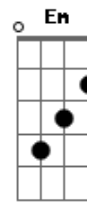

© ukulele-chords.com