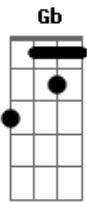

[Pré-Refrão]

Em Bm D A
Ooh ooh, this place is the same as it ever was
Em Bm D A
Ooh ooh, but you don't like it that way

[Refrão]

G A
The stars in your eyes shined brighter in Tupelo
D A
And if you're ever tired of being known for who you know
G A Em Bm D A
You know, you'll always know me, Dorothea (uh-uh)
Em Bm D A
Dorothea (ah-ah)
Em Bm D A
Ooh ooh, you'r? a queen sellin' dreams, sellin' makeup in
magazines
Em Bm D A
Ooh ooh, from you I'd buy anything

[Segunda Parte]

D A G
Hey, Dorothea, do you ever stop and think about me?
A D A
G A
When it was calmer, skipping the prom just to piss off your
mom and her pageant schemes
D A
And damn, Dorothea, they all wanna be ya
G A
But are you still the same soul? I met under the bleachers,
well

[Pré-Refrão]

Em Bm D A
Ooh ooh, I guess I'll never know
Em Bm D A
Ooh ooh, and you'll go on with the show

[Refrão]

Em Bm
But It's never too late to come back to my side
D A
The stars in your eyes shined brighter in Tupelo
Em Bm
And if you're ever tired of being known for who you know
D A G A
You know, you'll always know me, Dorothea (uh-uh)
Dorothea (ah-ah)
Em Bm
Ooh ooh, ooh ooh
D A
Ooh-woo-oooh-oooh-oooh, ooh-oooh-oooh-oooh
Em Bm
Ooh ooh, ooh ooh
D A
Ooh-woo-oooh-oooh-oooh, ooh-oooh-oooh
Em Bm D A
Dorothea (Ah-ah--ah)
Em Bm D A
Ah-ah
Em Bm D A
Ooh

Acordes