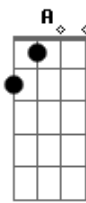

© ukulele-chords.com