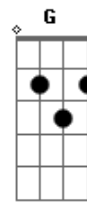

© ukulele-chords.com