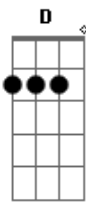

© ukulele-chords.com