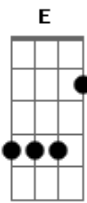

© ukulele-chords.com