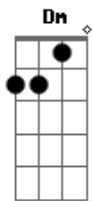

© ukulele-chords.com