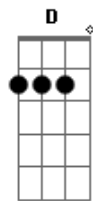

© ukulele-chords.com