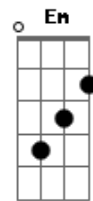

© ukulele-chords.com