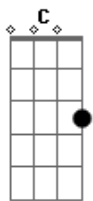

© ukulele-chords.com