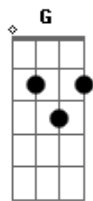

© ukulele-chords.com