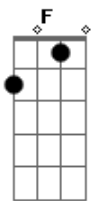

© ukulele-chords.com