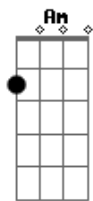

© ukulele-chords.com