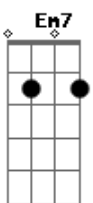

© ukulele-chords.com