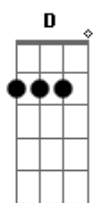

Pre-Chorus:

Em7 C G
I thought that for a little while
D Em7 C G D
Every sunset I'd be running off with him

Chorus:

G Em7 C
Snap buttons on a denim shirt, blue jeans and a little dirt
D D D
That's the closest you'll see me
G Em7 C
Feet hanging out a pick-up truck, crazy and a little rough
D
Running free
Em7 C D
That's the closest to a cowboy you'll see me

(G Em7 C D D D)

Verse:

G Em7
Before I met him, I was so safe and grounded
C D D
Before he taught me to lie and crawl out the window
G Em7
I learned the dirt roads and I got my heart broken
C D D
'Cause that cowboy taught me how to cry and how to let go

Pre-Chorus:

Em7 C G
I thought that for a little while
D Em7 C G D
Every sunset I'd be running off with him

Chorus:

G Em7 C
Snap buttons on a denim shirt, blue jeans and a little dirt
D D D
That's the closest you'll see me
G Em7 C
Feet hanging out a pick-up truck, crazy and a little rough
D
Running free
Em7 C D
That's the closest to a cowboy you'll see me

G Em7 C D D D

Bridge:

Em7 C G D
It was all a bit wonderful and strange
Em7 C G D
But I'll never look at a sunset the same now

Chorus:

G Em7 C
Snap buttons on a denim shirt, blue jeans and a little dirt
D D D
That's the closest you'll see me
G Em7 C
Feet hanging out a pick-up truck, crazy and a little rough
D
Running free
G Em7 C
Sit fishing on a river bank, swimming in a water tank
D D D
That's the closest you'll see me
G Em7 C
Feet hanging out a pick-up truck, crazy and a little rough
D
Running free
D D
That's the closest you'll see me

(G Em7)

Acordes

© ukulele-chords.com