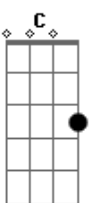

© ukulele-chords.com