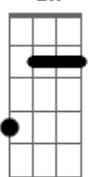

© ukulele-chords.com

Bm