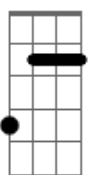

© ukulele-chords.com

Bm