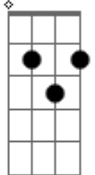

© ukulele-chords.com

G