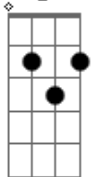

© ukulele-chords.com

G