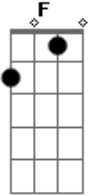

© ukulele-chords.com