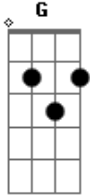

© ukulele-chords.com