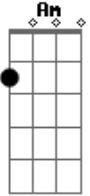

© ukulele-chords.com