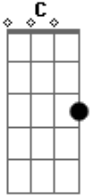

Never leave you standing ^{Am}
Crestfallen on the landing ^F
With champagne problems
^C Your mom's ring
^G In your pocket
Her picture in ^{Am}

Your wallet
You won't remember all my ^F
Champagne problems
(C G Am F)
C G Am
^F You won't remember all my
Champagne problems
(C G Am F)
(C)

Acordes

© ukulele-chords.com