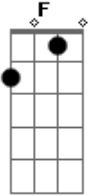

© ukulele-chords.com