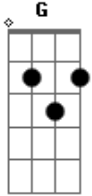

© ukulele-chords.com