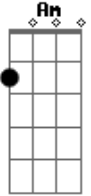

© ukulele-chords.com