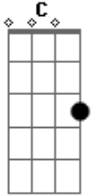

Hand while dancing

Never leave you standing ^{Am}

Crestfallen on the landing ^F

With champagne problems

^C Your mom's ring

In your pocket ^G

Her picture in ^{Am}

Your wallet

You won't remember all my ^F

Champagne problems

(C G Am F)

C G Am

You won't remember all my

^F Champagne problems

(C G Am F)

(C)

Acordes

© ukulele-chords.com