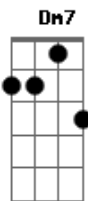

© ukulele-chords.com

[Pré-Refrão]

F C Dm Bb F
Bye bye to everything I thought was on my side
C B7M
Bye bye baby
F C Dm
I want you back but it's come down to nothing
Bb
And all I have is your sympathy
G B7M
'Cause you took me home but you just couldn't keep me

[Refrão]

Bb C F Dm
Bye bye baby

(Bb C)

[Terceira Parte]

Bb C
And there's so much that I can't touch
Dm C Bb
You're all I want but it's not enough this time
C Dm7 Dm7 Dm7
And all the pages are just slipping through my hands
Dm7 G Bb C
And I'm so scared of how this ends

[Pré-Refrão]

F C Dm Bb F
Bye bye to everything I thought was on my side
C Bb
Bye bye baby
F C Dm
I want you back but it's come down to nothing
Bb
And all I have is your sympathy
G B7M
Cause you took me home but you just couldn't keep me

F C Dm Bb F
Bye bye to everything I thought was on my side
C Bb
Bye bye baby
F C Dm
I want you back but it's come down to nothing
Bb
And all I have is your sympathy
G B7M
Cause you took me home but you just couldn't keep me
G B7M
Cause you took me home but you just couldn't keep me

[Refrão Final]

Bb C F Dm
Bye bye baby
Bb C F
Bye bye baby