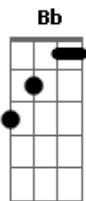

© ukulele-chords.com