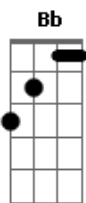

© ukulele-chords.com