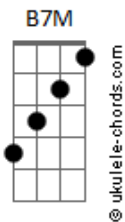

Taylor Swift - Bye Bye Baby

tom:

Intro: Bb C F
Bb C F

[Primeira Parte]

Bb C
It wasn't just like a movie
F Bb C F
The rain didn't soak through my clothes, down to my skin
Bb C F
I'm driving away and I, I guess you could say
Bb C F
This is the last time I'll drive this way again
Bb C Dm
Lost in the gray and I try to grab at the fray
Bb C
Cause I, I still love you but I can't

[Refrão]

F C Dm Bb F
Bye bye to everything I thought was on my side
C B7M
Bye bye baby

[Pré-Refrão]

F C Dm
I want you back but it's come down to nothing
Bb
And all I have is your sympathy
G B7M
Cause you took me home but you just couldn't keep me

[Refrão]

Bb C F Dm
Bye bye baby
Bb C F
Bye bye baby

[Segunda Parte]

Bb C
The picture frame is empty
F Dm Bb
On the dresser, vacant just like me
C F
I see your writing on the dash
Bb C
Then back to your hesitation
F Dm
I was so sure of everything
Bb C F
Everything I thought we'd always have
Bb C Dm
Guess I never doubted it
Then the here and the now floods in
Bb C
Feels like I'm becoming a part of your past

Acordes

[Pré-Refrão]

F C Dm Bb F
Bye bye to everything I thought was on my side
C B7M
Bye bye baby
F C Dm
I want you back but it's come down to nothing
Bb
And all I have is your sympathy
G B7M
'Cause you took me home but you just couldn't keep me