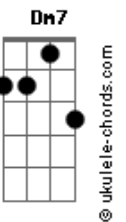

Taylor Swift - Bye Bye Baby

tom:

Intro: Bb C F
Bb C F

[Primeira Parte]

Bb C
It wasn't just like a movie
F Bb C F
The rain didn't soak through my clothes, down to my skin
Bb C F
I'm driving away and I, I guess you could say
Bb C F
This is the last time I'll drive this way again
Bb C Dm
Lost in the gray and I try to grab at the fray
Bb C
Cause I, I still love you but I can't

[Refrão]

F C Dm Bb F
Bye bye to everything I thought was on my side
C B7M
Bye bye baby

[Pré-Refrão]

F C Dm
I want you back but it's come down to nothing
Bb
And all I have is your sympathy
G B7M
Cause you took me home but you just couldn't keep me

[Refrão]

Bb C F Dm
Bye bye baby
Bb C F
Bye bye baby

[Segunda Parte]

Bb C
The picture frame is empty
F Dm Bb
On the dresser, vacant just like me
C F
I see your writing on the dash
Bb C
Then back to your hesitation
F Dm
I was so sure of everything
Bb C F
Everything I thought we'd always have
Bb C Dm
Guess I never doubted it
Then the here and the now floods in
Bb C
Feels like I'm becoming a part of your past

Acordes

[Pré-Refrão]

F C Dm Bb F
Bye bye to everything I thought was on my side
C B7M
Bye bye baby
F C Dm
I want you back but it's come down to nothing
Bb
And all I have is your sympathy
G B7M
'Cause you took me home but you just couldn't keep me