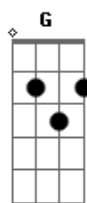

© ukulele-chords.com