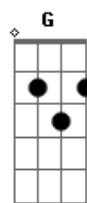

© ukulele-chords.com