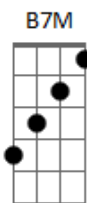

Taylor Swift - Bye Bye Baby

tom:

Intro: Bb C F
Bb C F

[Primeira Parte]

Bb C
It wasn't just like a movie
F Bb C F
The rain didn't soak through my clothes, down to my skin
Bb C F
I'm driving away and I, I guess you could say
Bb C F
This is the last time I'll drive this way again
Bb C Dm
Lost in the gray and I try to grab at the fray
Bb C
Cause I, I still love you but I can't

[Refrão]

F C Dm Bb F
Bye bye to everything I thought was on my side
C B7M
Bye bye baby

[Pré-Refrão]

F C Dm
I want you back but it's come down to nothing
Bb
And all I have is your sympathy
G B7M
Cause you took me home but you just couldn't keep me

[Refrão]

Bb C F Dm
Bye bye baby
Bb C F
Bye bye baby

[Segunda Parte]

Bb C
The picture frame is empty
F Dm Bb
On the dresser, vacant just like me
C F
I see your writing on the dash
Bb C
Then back to your hesitation
F Dm
I was so sure of everything
Bb C F
Everything I thought we'd always have
Bb C Dm
Guess I never doubted it
Then the here and the now floods in
Bb C
Feels like I'm becoming a part of your past

Acordes

© ukulele-chords.com