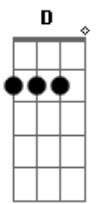

(com acordes na forma de Capotraste na 2ª casa (capo 2ª casa) C)

(intro 2x) C G Am F

(verse 1)

C G
Here you are now Fresh from your wars
Am F
Back from the edge of time

C G
And all that you were Stripped to the bone
Am F
I thought you'd want to know

(chorus)

C G Am F
when you feel the world is crashing

C
All around your feet
G Am F
Come running headlong into my arms

C G
Breathless I'll never judge you
Am F
I can only love you

C G
Come now running headlong
Am F C
Into my arms Breathless

(verse 2)

G
Lay down your guns Too weak to run
Am F C
Nothing can harm you here Your precious heart
G Am F
Broken and scarred Somehow you made it through
G F G
I only ask that you won't go again

(chorus)

C G Am F
when you feel the world is crashing

C
All around your feet
G Am F
Come running headlong into my arms

C G
Breathless I'll never judge you
Am F
I can only love you

C G
Come now running headlong
Am F Dm7 F C G
Into my arms Breathless Breathless

(bridge)

Dm7
So glad to see you smiling
F
It's So good to hear your laugh

C G
I think that you've found you even missed yourself
Dm7 F
I'm only asking this cause I think that
G F G F G
Truth be told Oh you'll never go again again

(chorus)

C G Am F
when you feel the world is crashing

C
All around your feet
G Am F
Come running headlong into my arms

C G
Breathless I'll never judge you
Am F
I can only love you

C G
Come now running headlong
Am F C G Am F C G Am F
Into my arms Breathless Breathless

C G Am F
So when you feel the world is crashing down
C G Am F
would you come and run into my arms

Acordes

© ukulele-chords.com