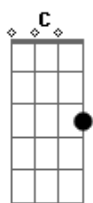

© ukulele-chords.com

© ukulele-chords.com