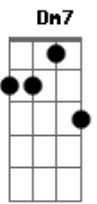

© ukulele-chords.com