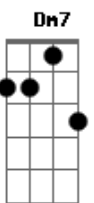

© ukulele-chords.com