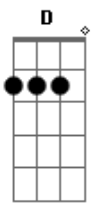

(com acordes na forma de Capotraste na 2ª casa (capo 2ª casa) C)

(intro 2x) C G Am F

(verse 1)

C G
Here you are now Fresh from your wars
Am F
Back from the edge of time

C G
And all that you were Stripped to the bone
Am F
I thought you'd want to know

(chorus)

C G Am F
when you feel the world is crashing

C
All around your feet
G Am F
Come running headlong into my arms

C G
Breathless I'll never judge you

Am F
I can only love you

C G
Come now running headlong

Am F C
Into my arms Breathless

(verse 2)

G
Lay down your guns Too weak to run

Am F C
Nothing can harm you here Your precious heart

G Am F
Broken and scarred Somehow you made it through

G F G
I only ask that you won't go again

(chorus)

C G Am F
when you feel the world is crashing

C
All around your feet

G Am F
Come running headlong into my arms

C G
Breathless I'll never judge you

Am F
I can only love you

C G
Come now running headlong

Am F Dm7 F C G
Into my arms Breathless Breathless

(bridge)

Dm7
So glad to see you smiling

F
It's So good to hear your laugh

C G
I think that you've found you even missed yourself

Dm7 F
I'm only asking this cause I think that

G F G F G
Truth be told Oh you'll never go again again

(chorus)

C G Am F
when you feel the world is crashing

C
All around your feet

G Am F
Come running headlong into my arms

C G
Breathless I'll never judge you

Am F
I can only love you

C G
Come now running headlong

Am F C G Am F C G Am F
Into my arms Breathless Breathless

C G Am F
So when you feel the world is crashing down

C G Am F
would you come and run into my arms

Acordes

© ukulele-chords.com