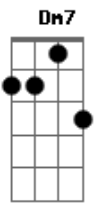

© ukulele-chords.com