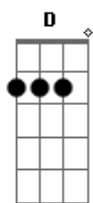

(com acordes na forma de Capotraste na 2ª casa (capo 2ª casa) C)

(intro 2x) C G Am F

(verse 1)

C G
Here you are now Fresh from your wars
Am F
Back from the edge of time

C G
And all that you were Stripped to the bone
Am F
I thought you'd want to know

(chorus)

C G Am F
when you feel the world is crashing

All around your feet

G Am F
Come running headlong into my arms

C G
Breathless I'll never judge you

Am F
I can only love you

C G
Come now running headlong

Am F C
Into my arms Breathless

(verse 2)

G
Lay down your guns Too weak to run

Am F C
Nothing can harm you here Your precious heart

G Am F
Broken and scarred Somehow you made it through

G F G
I only ask that you won't go again

(chorus)

C G Am F
when you feel the world is crashing

C
All around your feet

G Am F
Come running headlong into my arms

C G
Breathless I'll never judge you

Am F
I can only love you

C G
Come now running headlong

Am F Dm7 F C G
Into my arms Breathless Breathless

(bridge)

Dm7
So glad to see you smiling

F
It's So good to hear your laugh

C G
I think that you've found you even missed yourself

Dm7 F
I'm only asking this cause I think that

G F G F G
Truth be told Oh you'll never go again again

(chorus)

C G Am F
when you feel the world is crashing

C
All around your feet

G Am F
Come running headlong into my arms

C G
Breathless I'll never judge you

Am F
I can only love you

C G
Come now running headlong

Am F C G Am F C G Am F
Into my arms Breathless Breathless

C G Am F
So when you feel the world is crashing down

C G Am F
would you come and run into my arms

Acordes