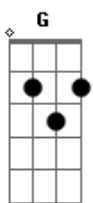

© ukulele-chords.com