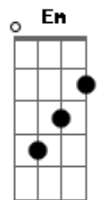

Taylor Swift - Breathe

tom:

Db (forma dos acordes no tom de G)

Capostrate na 6ª casa

Intro: G D Cadd9
G D Cadd9

[Primeira Parte]

G D Cadd9
I see your face in my mind as I drive away
G D Cadd9
'Cause none of us thought it was gonna end that way
G D Cadd9
People are people and sometimes we change our minds
G D Cadd9
But it's killing me to see you go after all this time

[Pré-Refrão]

C G
And we know it's never simple, never easy
D Em
Never a clean break, no one here to save me
C G D
You're the only thing I know, like the back of my hand

And I can't

[Refrão]

C G D Em
Breathe without you, but I have to
C G D Em
Breathe without you, but I have to
C G D

[Terceira Parte]

G D Cadd9
Never wanted this, never wanna see you hurt
G D Cadd9
Every little bump in the road I try to swerve

Acordes

© ukulele-chords.com

© ukulele-chords.com

© ukulele-chords.com

© ukulele-chords.com