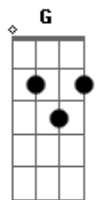

Taylor Swift - Breathe

tom:

Db (forma dos acordes no tom de G)

Capostrate na 6ª casa

Intro: G D Cadd9
G D Cadd9

[Primeira Parte]

G D Cadd9
I see your face in my mind as I drive away
G D Cadd9
'Cause none of us thought it was gonna end that way
G D Cadd9
People are people and sometimes we change our minds
G D Cadd9
But it's killing me to see you go after all this time

[Pré-Refrão]

C G
And we know it's never simple, never easy
D Em
Never a clean break, no one here to save me
C G D
You're the only thing I know, like the back of my hand

And I can't

[Refrão]

C G D Em
Breathe without you, but I have to
C G D Em
Breathe without you, but I have to
C G D

[Terceira Parte]

G D Cadd9
Never wanted this, never wanna see you hurt
G D Cadd9
Every little bump in the road I try to swerve

Acordes

© ukulele-chords.com

© ukulele-chords.com

© ukulele-chords.com

© ukulele-chords.com