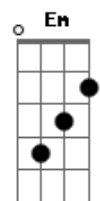

© ukulele-chords.com