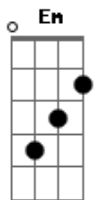

© ukulele-chords.com