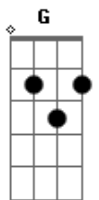

Taylor Swift - Breathe

tom:

Db (forma dos acordes no tom de G)

Capostrate na 6ª casa

Intro: G D Cadd9
G D Cadd9

[Primeira Parte]

G D Cadd9
I see your face in my mind as I drive away
G D Cadd9
'Cause none of us thought it was gonna end that way
G D Cadd9
People are people and sometimes we change our minds
G D Cadd9
But it's killing me to see you go after all this time

[Pré-Refrão]

C G
And we know it's never simple, never easy
D Em7
Never a clean break, no one here to save me
C G D
You're the only thing I know, like the back of my hand

And I can't

[Refrão]

C G D Em7
Breathe without you, but I have to
C G D Em7
Breathe without you, but I have to
C G D

[Terceira Parte]

G D Cadd9
Never wanted this, never wanna see you hurt
G D Cadd9
Every little bump in the road I try to swerve

Acordes

© ukulele-chords.com

© ukulele-chords.com

© ukulele-chords.com

© ukulele-chords.com