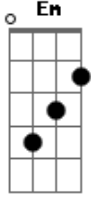

ukulele-chords.com