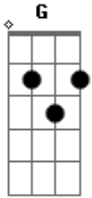

ukulele-chords.com