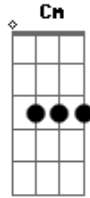

ukulele-chords.com