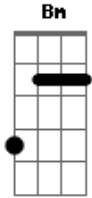

ukulele-chords.com