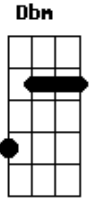

ukulele-chords.com