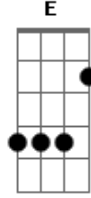

ukulele-chords.com