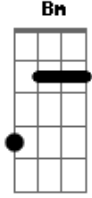

ukulele-chords.com