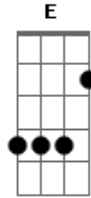

ukulele-chords.com