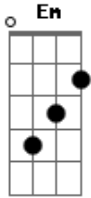

ukulele-chords.com