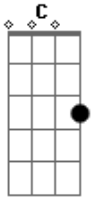

Yeah, I showed up at your party

Will you have me?

Will you love me?

Will you kiss me on the porch

In front of all your stupid friends?

If you kiss me, will it be just like I dreamed it?

Will it patch your broken wings?

I'm only seventeen, I don't know anything

But I know I miss you

Standing in your cardigan

Kissing in my car again

Stopped at a streetlight

You know, I miss you

Acordes

ukulele-chords.com