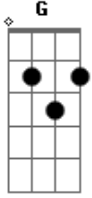

ukulele-chords.com