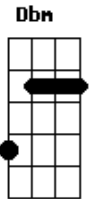

ukulele-chords.com