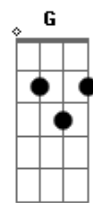

© ukulele-chords.com