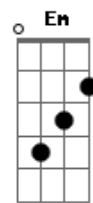

© ukulele-chords.com