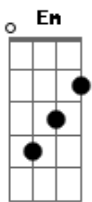

© ukulele-chords.com