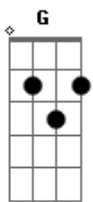

© ukulele-chords.com