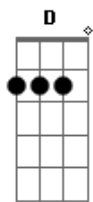

Tom: Db

(com acordes na forma de G)
Capotraste na 6ª casa
(capo 6ª casa)

(intro) G C Em D (2x)

Verse 1:

G C
I like the way you wanted me

Em D
Every night for so long baby

G C
I like the way you needed me

Em D
Every time things got rocky

(prechorus)

C Em D C
I was believing in you

Em D C
Was I mistaken do you mean

Do you mean what you say

G C D
When you say our love could last forever

(chorus)

G C Em C
But I'd rather you be mean than love and lie

G C Em D
I'd rather hear the truth and have to say goodbye

G C Em C
I'd rather take a blow at least then I would know

Em D G
But baby don't you break my heart slow

(verse 2)

G C Em D (2x)
I like the way you'd hold me
Every night for so long baby
I like the way you'd sing to me

Every time things got rocky

(prechorus)

C Em D C
I was believing in you

Em D C
Was I mistaken do you mean

Do you mean what you say

G C D
When you say our love could last forever

(chorus)

G C Em C
But I'd rather you be mean than love and lie

G C Em D
I'd rather hear the truth and have to say goodbye

G C Em C
I'd rather take a blow at least then I would know

Em D G
But baby don't you break my heart slow

D
Yeah...

(bridge)

Em C G D
You would run around and lead me on forever

Em C G D
While I stay at home still thinking we're together

G C D
I wanted our love to last forever

(chorus)

G C Em C
But I'd rather you be mean than love and lie

G C Em D
I'd rather hear the truth and have to say goodbye

G C Em C
I'd rather take a blow at least then I would know

Em D G
But baby don't you break my heart slow

Acordes