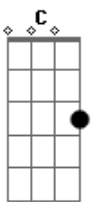

© ukulele-chords.com