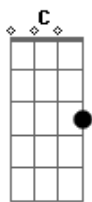

© ukulele-chords.com