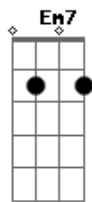

© ukulele-chords.com