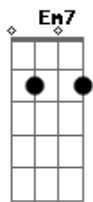

© ukulele-chords.com