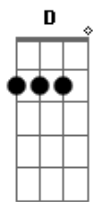

Tom: Db

(com acordes na forma de G)
Capotraste na 6ª casa
(capo 6ª casa)

(intro) G C Em7 D (2x)

Verse 1:

G C
I like the way you wanted me
Em7 D
Every night for so long baby
G C
I like the way you needed me
Em7 D
Every time things got rocky

(prechorus)

C Em7 D C
I was believing in you
Em7 D C
Was I mistaken do you mean

Do you mean what you say

G C D
When you say our love could last forever

(chorus)

G C Em7 C
But I'd rather you be mean than love and lie
G C Em7 D
I'd rather hear the truth and have to say goodbye
G C Em7 C
I'd rather take a blow at least then I would know
Em7 D G
But baby don't you break my heart slow

(verse 2)

G C Em7 D (2x)
I like the way you'd hold me
Every night for so long baby
I like the way you'd sing to me

Every time things got rocky

(prechorus)

C Em7 D C
I was believing in you
Em7 D C
Was I mistaken do you mean

Do you mean what you say

G C D
When you say our love could last forever

(chorus)

G C Em7 C
But I'd rather you be mean than love and lie
G C Em7 D
I'd rather hear the truth and have to say goodbye
G C Em7 C
I'd rather take a blow at least then I would know
Em7 D G
But baby don't you break my heart slow

D
Yeah...

(bridge)

Em7 C G D
You would run around and lead me on forever
Em7 C G D
While I stay at home still thinking we're together
G C D
I wanted our love to last forever

(chorus)

G C Em7 C
But I'd rather you be mean than love and lie
G C Em7 D
I'd rather hear the truth and have to say goodbye
G C Em7 C
I'd rather take a blow at least then I would know
Em7 D G
But baby don't you break my heart slow

Acordes