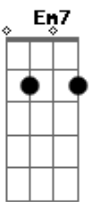

© ukulele-chords.com