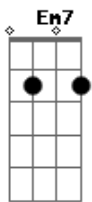

© ukulele-chords.com