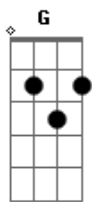

© ukulele-chords.com