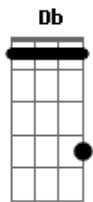

© ukulele-chords.com

© ukulele-chords.com