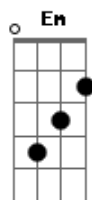

Taylor Swift - August

tom:

Bb (forma dos acordes no tom de G)

Capostrate na 3ª casa

[Primeira Parte]

D G Em
Salt air, and the rust on your door

I never needed anything more

D G Em A
Whispers of "Are you?sure?"

'Cause you were never mine

[Segunda Parte]

D G Em
You're back beneath the sun

Wishin' I could write my name on it

D G Em A
Will you call when you're back at school?

I remember thinkin' I had you

[Refrão]

D G Em
But I can see us lost?in the memory

D G
For the hope of it all, for the hope of it all

Em A
(For the hope of it all, for the hope of it all)

[Final] D G Em A

Acordes

© ukulele-chords.com

© ukulele-chords.com

© ukulele-chords.com

© ukulele-chords.com