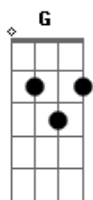

Taylor Swift - August

tom:

Bb (forma dos acordes no tom de G)

Capostrate na 3ª casa

[Primeira Parte]

D G Em
Salt air, and the rust on your door

I never needed anything more

D G Em A
Whispers of "Are you?sure?"

'Cause you were never mine

[Segunda Parte]

D G Em
You're back beneath the sun

Wishin' I could write my name on it

D G Em A
Will you call when you're back at school?

I remember thinkin' I had you

[Refrão]

D G Em
But I can see us lost?in the memory

D
"Meet me behind the mall"

D
Remember when I pulled up and said "Get in the car"

G
And then canceled my plans just in case you'd call

Em A
Back when I was livin' for the hope of it all (For the hope of it all)

D G
For the hope of it all, for the hope of it all

Em A
(For the hope of it all, for the hope of it all)

[Final] D G Em A

Acordes

© ukulele-chords.com

© ukulele-chords.com

© ukulele-chords.com

© ukulele-chords.com