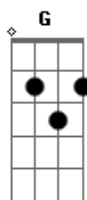

Taylor Swift - August

tom:

Bb (forma dos acordes no tom de G)

Capostrate na 3ª casa

[Primeira Parte]

D G Em
Salt air, and the rust on your door

I never needed anything more

D G Em A
Whispers of "Are you?sure?"

'Cause you were never mine

[Segunda Parte]

D G Em
You're back beneath the sun

Wishin' I could write my name on it

D G Em A
Will you call when you're back at school?

I remember thinkin' I had you

[Refrão]

D G Em
But I can see us lost?in the memory

D G
For the hope of it all, for the hope of it all

Em A
(For the hope of it all, for the hope of it all)

[Final] D G Em A

Acordes

© ukulele-chords.com

© ukulele-chords.com

© ukulele-chords.com

© ukulele-chords.com