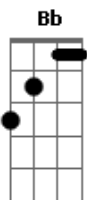

'Cause it was never mine

D G Em
And I can see us twistin' in bedsheets

August slipped away like a bottle of wine

'Cause you were never mine

(D G Em A)

[Ponte]

D G
Back when we were still changin' for the better

Em
Wanting was enough

A
For me, it was enough

D
To live for the hope of it all

G
Canceled plans just in case you'd call

Em
And say "Meet me behind the mall"

A
So much for summer love and saying "Us"

D G
'Cause you weren't mine to lose

Em A
You weren't mine to lose, oh

[Refrão]

D
But I can see us lost?in the memory

G Em
August slipped away into a moment in time

A
'Cause it was never mine

D
And I can see us twistin' in bedsheets

G Em
August slipped away like a bottle of wine

A
'Cause you were never mine

D G
'Cause you were never mine

Em
Never mine

A
But do you remember

D
Remember when I pulled up and said "Get in the car"

G
And then canceled my plans just in case you'd call

Em A
Back when I was livin' for the hope of it all, for the hope of it all

D
"Meet me behind the mall"

D
Remember when I pulled up and said "Get in the car"

G
And then canceled my plans just in case you'd call

Em A
Back when I was livin' for the hope of it all, for the hope of it all

D
"Meet me behind the mall"

D
Remember when I pulled up and said "Get in the car"

G
And then canceled my plans just in case you'd call

Em A
Back when I was livin' for the hope of it all (For the hope of it all)

D G
For the hope of it all, for the hope of it all

Em A
(For the hope of it all, for the hope of it all)

[Final] D G Em A

Acordes