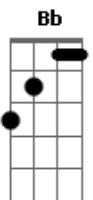

'Cause it was never mine

D G Em
And I can see us twistin' in bedsheets

August slipped away like a bottle of wine

'Cause you were never mine

(D G Em A)

[Ponte]

D G
Back when we were still changin' for the better

Em
Wanting was enough

A
For me, it was enough

D
To live for the hope of it all

G
Canceled plans just in case you'd call

Em
And say "Meet me behind the mall"

A
So much for summer love and saying "Us"

D G
'Cause you weren't mine to lose

Em A
You weren't mine to lose, oh

[Refrão]

D
But I can see us lost?in the memory

G Em
August slipped away into a moment in time

A
'Cause it was never mine

D
And I can see us twistin' in bedsheets

G Em
August slipped away like a bottle of wine

A
'Cause you were never mine

D G
'Cause you were never mine

Em
Never mine

A
But do you remember

D
Remember when I pulled up and said "Get in the car"

G
And then canceled my plans just in case you'd call

Em A
Back when I was livin' for the hope of it all, for the hope of it all

D
"Meet me behind the mall"

D
Remember when I pulled up and said "Get in the car"

G
And then canceled my plans just in case you'd call

Em A
Back when I was livin' for the hope of it all, for the hope of it all

D
"Meet me behind the mall"

D
Remember when I pulled up and said "Get in the car"

G
And then canceled my plans just in case you'd call

Em A
Back when I was livin' for the hope of it all (For the hope of it all)

D G
For the hope of it all, for the hope of it all

Em A
(For the hope of it all, for the hope of it all)

[Final] D G Em A

Acordes

© ukulele-chords.com