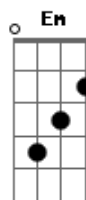

'Cause you were never mine

[Segunda Parte]

D G Em
You're back beneath the sun

Wishin' I could write my name on it

D G Em A
Will you call when you're back at school?

I remember thinkin' I had you

[Refrão]

D G Em
But I can see us lost?in the memory

D G
For the hope of it all, for the hope of it all

Em A
(For the hope of it all, for the hope of it all)

[Final] D G Em A

Acordes

© ukulele-chords.com

© ukulele-chords.com

© ukulele-chords.com

© ukulele-chords.com