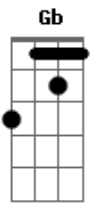

© ukulele-chords.com

A **G** **D**
You'll find it's time to stop and wonder why

[Terceira Parte]

D **G**
I'm smokin' - I'm burnin'
D **G**
I'm twisting and turning
D **G**
But one thing I'm learning
D **Bm**
It's the power of your love keeps me under their thumb
D **Bm**
'Cos the beat of your heart is the beat of my drum
A **G** **D**
Don't it make you stop and wonder why

[Refrão]

C **G**
Sometimes I feel like a man on fire
C **G**
Sometimes I feel like a man possessed
C **G**
Sometimes I wanna burn down this crazy town
C **G**
Sometimes I feel like a man on fire
C **G**
Sometimes I feel like a man possessed
C **G**
Sometimes I wanna burn down this crazy town
C **G**
Sometimes I feel like a man on fire
C **G**
Sometimes I feel like a man possessed
C **G**
Sometimes I wanna burn down this crazy town

(**C** **A** **Gb** **G**)

[Final] **C** **A** **Gb** **G** **D**