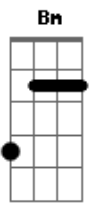

© ukulele-chords.com