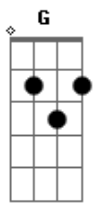

Roger Taylor - Man On Fire

tom:

Intro: **D** **G**

[Primeira Parte]

D **G**
I walk these streets each and every day
D **G**
Trying to find some work just to earn my pay
D **G**
Just to make some plans for you some day
D **Bm**
But plans don't work and it's not that fine
D **Bm**
When you've got no money all you've got is time
A **G** **D**
Don't it make you stop and wonder why

[Refrão]

C **G**
Sometimes I feel like a man on fire
C **G**
Sometimes I feel like a man possessed
C **G**
Sometimes I wanna burn down this crazy town
(**C** **A** **Gb** **G** **D**)

[Segunda Parte]

D **G**
I walk these streets each and every night
D **G**
Feel I'm playing my role but it fits too tight
D **G**
Watch my life go by in black and white
D **Bm**
When times are hard and times are rough
D **Bm**
Then you better be made of sterner stuff

Acordes

© ukulele-chords.com