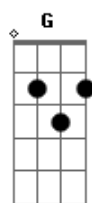

## Acordes

© ukulele-chords.com

© ukulele-chords.com

© ukulele-chords.com

© ukulele-chords.com

© ukulele-chords.com

**Ab**  
You know there's nothin' worse  
**Cm**  
Than missin' the signs  
**Eb G**  
'Cause you pulled the wool right over your eyes  
**Ab**  
I'll admit when I'm wrong  
**Cm**  
But this time, I'm right  
**Eb G**  
I'm sorry but I'll never see your side

[Refrão]

**Ab Cm**  
Swear she was a girl's girl, that's a lie  
**Eb Gm**  
Said she had my back but she had the knife  
**Ab Cm**  
I could never do it once then she did it twice  
**Eb**  
And you wonder why  
**Gm Ab**  
And you wonder why we're not alike  
(Oh, yeah, we're not alike)  
(Oh, yeah, we're not alike)