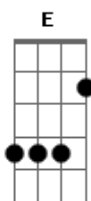

© ukulele-chords.com