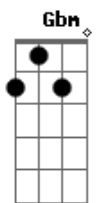

tate mcrae - Greedy

tom:

(Woo)
Gbm

D Bm
He said: Are you serious? I've tried, but I can't figure out
Gbm E
I've been next to you all night and still don't know what
you're about

D Bm
You keep ta'-ta'-ta'-talkin', but not much comin' out your
mouth
Gbm E
Can't you tell that I want you? I say, yeah

D
I would want myself
Bm
Baby, please, believe me
Gbm
I'll put you through hell
E
Just to know me, yeah, yeah
D
So sure of yourself
Bm
Baby, don't get greedy
Gbm
That shit won't end well
E
No, it won't end well
Uh-uh, uh-uh (woo)

D Bm
I see you eyein' me down, but you'll never know much past my
name

E
Or how I'm runnin' this room around and that I'm still half
your
D
Age

Bm
Yeah, you're loo'-loo'-loo'-lookin' at me like I'm some sweet
Gbm
Escape

E
Obvious that you want me, but I said

D

Acordes

© ukulele-chords.com