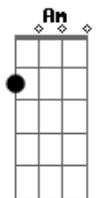

tate mcrae - Don't Come Back

tom:

[Refrão]

Am G
If you wanna go ahead and lie to me
F
Throw it all out now, that's fine with me, uh
Am G
If I'm not enough for you, honestly
F Am
I hope you don't come back
G
When you see that I'm better off
F
When you're all broke down and you're missing us
Am G
When you finally figure out just what you lost
F Am
I hope you don't come back

[Primeira Parte]

G F
I can feel you shutting off now
Am
Like I always expected you would
G F
Start believing all your friends now
Am
'Cause they all say that you get bored
G F Am
I feel it, you're 'bout to cut me out your life
G F
I feel it, just know that there's no second try

Acordes

© ukulele-chords.com

© ukulele-chords.com

© ukulele-chords.com

[Segunda Parte]

G F
You can see me shutting off now (Off now)
Am
I don't know what else you'd expect
G F
Really thought I knew you so well (So well)
Am G
Should've known that's what I'd get for thinking that you
cared at all
F Am
I bet you'll blame it on the alcohol again
G F
Don't be acting so surprised when you see there's no second
try