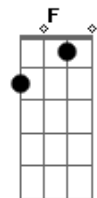

[Primeira Parte]

G F
I can feel you shutting off now
Am
Like I always expected you would
G F
Start believing all your friends now
Am
'Cause they all say that you get bored
G F Am
I feel it, you're 'bout to cut me out your life
G F
I feel it, just know that there's no second try

[Refrão]

Am G
If you wanna go ahead and lie to me
F
Throw it all out now, that's fine with me, uh
Am G
If I'm not enough for you, honestly
F Am
I hope you don't come back
G
When you see that I'm better off
F
When you're all broke down and you're missing us
Am G
When you finally figure out just what you lost
F Am
I hope you don't come back

Acordes

© ukulele-chords.com

© ukulele-chords.com

© ukulele-chords.com

[Segunda Parte]

G F
You can see me shutting off now (Off now)
Am
I don't know what else you'd expect
G F
Really thought I knew you so well (So well)
Am G
Should've known that's what I'd get for thinking that you
cared at all
F Am
I bet you'll blame it on the alcohol again
G F
Don't be acting so surprised when you see there's no second
try