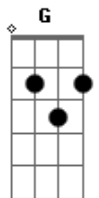

tate mcrae - Don't Come Back

tom:

[Refrão]

Am G
If you wanna go ahead and lie to me
F
Throw it all out now, that's fine with me, uh
Am G
If I'm not enough for you, honestly
F Am
I hope you don't come back
G
When you see that I'm better off
F
When you're all broke down and you're missing us
Am G
When you finally figure out just what you lost
F Am
I hope you don't come back

[Primeira Parte]

G F
I can feel you shutting off now
Am
Like I always expected you would
G F
Start believing all your friends now
Am
'Cause they all say that you get bored
G F Am
I feel it, you're 'bout to cut me out your life
G F
I feel it, just know that there's no second try

[Refrão]

Am G
If you wanna go ahead and lie to me
F
Throw it all out now, that's fine with me, uh
Am G
If I'm not enough for you, honestly
F Am
I hope you don't come back
G
When you see that I'm better off
F
When you're all broke down and you're missing us
Am G
When you finally figure out just what you lost
F Am
I hope you don't come back

Acordes

© ukulele-chords.com

© ukulele-chords.com

© ukulele-chords.com

[Segunda Parte]

G F
You can see me shutting off now (Off now)
Am
I don't know what else you'd expect
G F
Really thought I knew you so well (So well)
Am G
Should've known that's what I'd get for thinking that you
cared at all
F Am
I bet you'll blame it on the alcohol again
G F
Don't be acting so surprised when you see there's no second
try