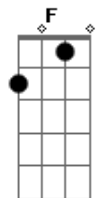

tate mcrae - Don't Come Back

tom:

[Refrão]

Am G
If you wanna go ahead and lie to me
F
Throw it all out now, that's fine with me, uh
Am G
If I'm not enough for you, honestly
F Am
I hope you don't come back
G
When you see that I'm better off
F
When you're all broke down and you're missing us
Am G
When you finally figure out just what you lost
F Am
I hope you don't come back

[Primeira Parte]

G F
I can feel you shutting off now
Am
Like I always expected you would
G F
Start believing all your friends now
Am
'Cause they all say that you get bored
G F Am
I feel it, you're 'bout to cut me out your life
G F
I feel it, just know that there's no second try

[Refrão]

Am G
If you wanna go ahead and lie to me
F
Throw it all out now, that's fine with me, uh
Am G
If I'm not enough for you, honestly
F Am
I hope you don't come back
G
When you see that I'm better off
F
When you're all broke down and you're missing us
Am G
When you finally figure out just what you lost
F Am
I hope you don't come back

Acordes

© ukulele-chords.com

© ukulele-chords.com

© ukulele-chords.com

[Segunda Parte]

G F
You can see me shutting off now (Off now)
Am
I don't know what else you'd expect
G F
Really thought I knew you so well (So well)
Am G
Should've known that's what I'd get for thinking that you
cared at all
F Am
I bet you'll blame it on the alcohol again
G F
Don't be acting so surprised when you see there's no second
try