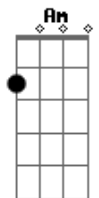

tate mcrae - Don't Come Back

tom:

[Refrão]

Am G
If you wanna go ahead and lie to me
F
Throw it all out now, that's fine with me, uh
Am G
If I'm not enough for you, honestly
F Am
I hope you don't come back
G
When you see that I'm better off
F
When you're all broke down and you're missing us
Am G
When you finally figure out just what you lost
F Am
I hope you don't come back

[Primeira Parte]

G F
I can feel you shutting off now
Am
Like I always expected you would
G F
Start believing all your friends now
Am
'Cause they all say that you get bored
G F Am
I feel it, you're 'bout to cut me out your life
G F
I feel it, just know that there's no second try

[Refrão]

Am G
If you wanna go ahead and lie to me
F
Throw it all out now, that's fine with me, uh
Am G
If I'm not enough for you, honestly
F Am
I hope you don't come back
G
When you see that I'm better off
F
When you're all broke down and you're missing us
Am G
When you finally figure out just what you lost
F Am
I hope you don't come back

Acordes

© ukulele-chords.com