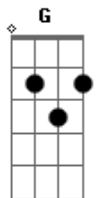

tate mcrae - Don't Come Back

tom:

[Refrão]

Am G
If you wanna go ahead and lie to me
F
Throw it all out now, that's fine with me, uh
Am G
If I'm not enough for you, honestly
F Am
I hope you don't come back
G
When you see that I'm better off
F
When you're all broke down and you're missing us
Am G
When you finally figure out just what you lost
F Am
I hope you don't come back

[Primeira Parte]

G F
I can feel you shutting off now
Am
Like I always expected you would
G F
Start believing all your friends now
Am
'Cause they all say that you get bored
G F Am
I feel it, you're 'bout to cut me out your life
G F
I feel it, just know that there's no second try

[Refrão]

Am G
If you wanna go ahead and lie to me
F
Throw it all out now, that's fine with me, uh
Am G
If I'm not enough for you, honestly
F Am
I hope you don't come back
G
When you see that I'm better off
F
When you're all broke down and you're missing us
Am G
When you finally figure out just what you lost
F Am
I hope you don't come back

Acordes

© ukulele-chords.com

© ukulele-chords.com

© ukulele-chords.com

[Segunda Parte]

G F
You can see me shutting off now (Off now)
Am
I don't know what else you'd expect
G F
Really thought I knew you so well (So well)
Am G
Should've known that's what I'd get for thinking that you
cared at all
F Am
I bet you'll blame it on the alcohol again
G F
Don't be acting so surprised when you see there's no second
try