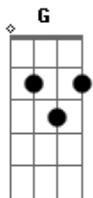

Taproot - Run To

tom:

G

Em

I don't want a hall of fame

C

I just want you to know my name

Em

I can't see just where you are

C

But it's alright

G

C

I can be the one you run to tragedy

G

C

I can be the one to show you destiny

G

I can be the rock you're needing

C

I can be the crutch to help you be

G D Am G C

Who you want to be

Em

I can fix a broken frame

C

But I can't help you all the same

Em

I can't see just where you are

C

But it's alright

Acordes