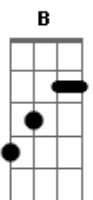

Tamer - Beautiful Crime

tom:

Bm [Intro] Bm

[Primeira Parte]

Bm
Each step I left behind
A Em
Each road you know is mine
G A
Walking on the line ten stories high
B
Say you'll still be by my side
Bm
If I could take your hand
A Em
If you could understand
G A
That I can barely breath the air is thin
B
I fear the fall and where we'll land

[Refrão]

G
We fight every night for something
Em
When the sun sets we're both the same
Bm
Half in the shadows
A Em
Half burned in flames
G
We can't look back for nothin'
Bm
Take what you need say your goodbyes
A
I gave you everything
Bm B
And it's a beautiful crime
(Bm B)

[Segunda Parte]

Bm B
Each breath I left behind
A Em
Each breath you take is mine
G A
Walking on the line ten stories high
B

Fear a fall you're asking why
Bm B
We're leaving the things we lost
A Em
Leaving the ones we've crossed
G Em
I have to make an end so we begin
B Bm
To save my soul at any cost

[Refrão]

G
We fight every night for something
Em
When the sun sets we're both the same
Bm
Half in the shadows
A
Half burned in flames
Em
We can't look back for nothin'
G
Take what you need say your goodbyes
Bm A
I gave you everything
A
This darkness is the light
This darkness is the light
(Bm G Em Bm)
(A Em G Bm A)

[Refrão]

G
We fight every night for something
Em
When the sun sets we're both the same
Bm
Half in the shadows
A
Half burned in flames
Em
We can't go back for nothin'
G
Take what you need say your goodbyes
Bm
I gave you everything
A Bm
And it's a beautiful crime

Acordes

© ukulele-chords.com