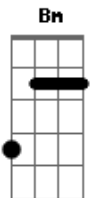

© ukulele-chords.com