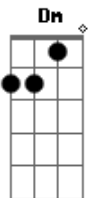

© ukulele-chords.com