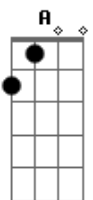

© ukulele-chords.com