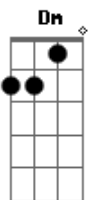

© ukulele-chords.com