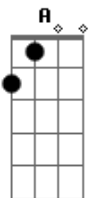

© ukulele-chords.com