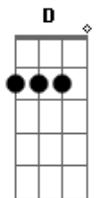

Tamer - Beautiful Crime

Tom: D
Intro: Bm (4x)
Bm Em Bm Em Dm Bm

[Verse]

Bm
Each step I left behind
A
Each road you know is mine
G A
Walking on the line ten stories high
Bm
Say you'll still be by my side
Bm
If I could take your hand
A
If you could understand
G
That I can barely breath the air is thin
Bm
I fear the fall and where we'll land

[Chorus]

G
We fight every night for something
Em
When the sun sets we're both the same
Bm
Half in the shadows
A
Half burned in flames
G
We can't look back for nothin'
Em
Take what you need say your goodbyes
Bm
I gave you everything
A
And it's a beautiful crime
Bm

[Verse]

Bm
Each breath I left behind
A
Each breath you take is mine
G A
Walking on the line ten stories high
Bm
Fear a fall you're asking why
Bm
We're leaving the things we lost

A
Leaving the ones we've crossed
G A
I have to make an end so we begin
Bm
To save my soul at any cost

[Chorus]

G
We fight every night for something
Em
When the sun sets we're both the same
Bm
Half in the shadows

A
Half burned in flames
G A
We can't look back for nothin'
Em
Take what you need say your goodbyes
Bm
I gave you everything

A
This darkness is the light

This darkness is the light

[Instrumental]

Bm Em
Bm Em Dm Bm

G Em Bm A
Em G Bm A

[Chorus]

G
We fight every night for something
Em
When the sun sets we're both the same
Bm
Half in the shadows
A
Half burned in flames
G
We can't look back for nothin'
Em
Take what you need say your goodbyes
Bm
I gave you everything
A (Piano outro in Bm)
And it's a beautiful crime

Acordes

© ukulele-chords.com