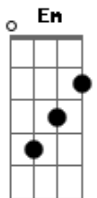

© ukulele-chords.com