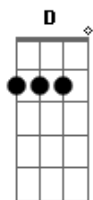

Tamer - Beautiful Crime

Tom: D
Intro: Bm (4x)
Bm Em Bm Em Dm Bm

[Verse]

Bm
Each step I left behind
A
Each road you know is mine
G A
Walking on the line ten stories high
Bm
Say you'll still be by my side
Bm
If I could take your hand
A
If you could understand
G
That I can barely breath the air is thin
Bm
I fear the fall and where we'll land

[Chorus]

G
We fight every night for something
Em
When the sun sets we're both the same
Bm
Half in the shadows
A
Half burned in flames
G
We can't look back for nothin'
Em
Take what you need say your goodbyes
Bm
I gave you everything
A
And it's a beautiful crime
Bm

[Verse]

Bm
Each breath I left behind
A
Each breath you take is mine
G A
Walking on the line ten stories high
Bm
Fear a fall you're asking why
Bm
We're leaving the things we lost

A
Leaving the ones we've crossed
G A
I have to make an end so we begin
Bm
To save my soul at any cost

[Chorus]

G
We fight every night for something
Em
When the sun sets we're both the same
Bm
Half in the shadows

A
Half burned in flames
G A
We can't look back for nothin'
Em
Take what you need say your goodbyes
Bm
I gave you everything

A
This darkness is the light

This darkness is the light

[Instrumental]

Bm Em
Bm Em Dm Bm

G Em Bm A
Em G Bm A

[Chorus]

G
We fight every night for something
Em
When the sun sets we're both the same
Bm
Half in the shadows
A
Half burned in flames
G
We can't look back for nothin'
Em
Take what you need say your goodbyes
Bm
I gave you everything
A (Piano outro in Bm)
And it's a beautiful crime

Acordes