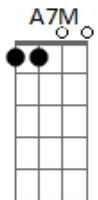

Talked about in Hollywood
A A2
Trying to stay in motion

G A
It made my heart run in circles and overflow
G A
And I was closer than ever to letting go
Gbm G Gbm G
It made my heart run in circles and overdrive
Gbm G Gbm G
And I was closer than ever to feeling alive

Gbm G Gbm G
It made my heart run in circles and overflow
Gbm G Gbm G
And I was closer than ever to letting go
Gbm G Gbm G
It made my heart run in circles and overdrive
Gbm G Gbm G
And I was closer than ever to feeling alive

A G D
There's no one else around you
A A2
Not that I was waiting, vision ever fading
A G D
Heading for the deep end
A Dbm
Soon as I remember, baby, I surrender
G D
I just need to breathe out
A A2
Decision's are approaching, reality in motion

A G D
Let's not think about it
A A2
Put your arms around me, I can sense you doubt me
A G D
You don't need to promise
A Dbm
That only leads to heartache, closer to an earthquake
G D
Talked about in Hollywood
D D
All there's left to do, all there's left to do
D D
All there's left to do, all there's left to do
D D
All there's left to do, all there's left to do
D D
All there's left to do, all there's left to do
D
All there's left to do, all
D

Acordes

© ukulele-chords.com