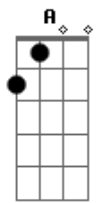

Acordes

© ukulele-chords.com