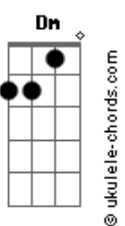

Tame Impala - Feels Like We Only Go Backwards

tom:

Intro: **Gm** **C**

It feels like **F** I only go backwards, baby **C** **Gm**

Every part of me says go ahead **F** **C** **Gm**

I got my hopes up again, oh no not again **F** **C** **Gm**

Feels like we only go backwards darlin' **F** **C** **Gm**

Dm I know that you think you sound silly when you call my name **C**

But I hear it inside my head all day **Dm**

When I realize I'm just holding on to the hope that maybe **G**

Your feelings don't show **Gm**

It feels like **F** I only go backwards, baby **C** **Gm**

Every part of me says go ahead **F** **C** **Gm**

Acordes

I got my hopes up again, oh no not again **F** **C** **G**
It feels like we only go backwards darlin' **F** **C** **Gm**

Dm The seed of all this indecision isn't me, oh no **C7M**

Cause I decided long ago

Dm But that's the way it seems to go **G**

When trying so hard to get to something real **Gm**
It feels

It feels like **F** I only go backwards, darlin' **C** **Gm**

Every part of me says go ahead **F** **C** **Gm**

I got my hopes up again, oh no not again **F** **C** **Gm**

Feels like we only go backwards darling **F** **C** **Gm**