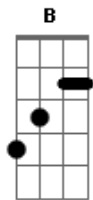

[Interludio]

(Bb E Am C B B7 Em G7)
(Am E F Am F D G E)
(Bb E Am C B B7 Em G7)
(Am E F Am F D G E)
(Bb E Am C B B7 Em G7)
(Am E F C Dm C G E Am)

[Solo]

Step onto the ferris wheel
Round for day and night
Lost in what's forever more
Complacent in its reasons for
Give and Take and Sleep and Wake and
Pray for Day and Night to come
A-gain we see there's certainty in
What we feel and what we've heard
A-gain we see there's certainty in
Expectations all the same

[Final] E E A7 D
E E A7 D
E E A7

Acordes

© ukulele-chords.com

© ukulele-chords.com

© ukulele-chords.com

© ukulele-chords.com

© ukulele-chords.com

© ukulele-chords.com