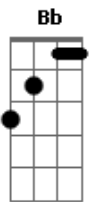

© ukulele-chords.com