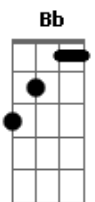

© ukulele-chords.com