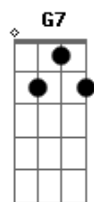

© ukulele-chords.com