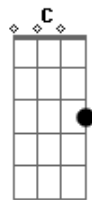

[Interludio]

(Bb E Am C B B7 Em G7)
(Am E F Am F D G E)
(Bb E Am C B B7 Em G7)
(Am E F Am F D G E)
(Bb E Am C B B7 Em G7)
(Am E F C Dm C G E Am)

[Solo]

Step onto the ferris wheel
Round for day and night
Lost in what's forever more
Complacent in its reasons for
Give and Take and Sleep and Wake and
Pray for Day and Night to come
A-gain we see there's certainty in
What we feel and what we've heard
A-gain we see there's certainty in
Expectations all the same

[Final] E E A7 D
E E A7 D
E E A7

Acordes

© ukulele-chords.com

© ukulele-chords.com

© ukulele-chords.com

© ukulele-chords.com

© ukulele-chords.com

© ukulele-chords.com