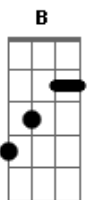

[Interludio]

(Bb E Am C B B7 Em G7)
(Am E F Am F D G E)
(Bb E Am C B B7 Em G7)
(Am E F Am F D G E)
(Bb E Am C B B7 Em G7)
(Am E F C Dm C G E Am)

[Solo]

Step onto the ferris wheel
Round for day and night
Lost in what's forever more
Complacent in its reasons for
Give and Take and Sleep and Wake and
Pray for Day and Night to come
A-gain we see there's certainty in
What we feel and what we've heard
A-gain we see there's certainty in
Expectations all the same

[Final] E E A7 D
E E A7 D
E E A7

Acordes

© ukulele-chords.com

© ukulele-chords.com

© ukulele-chords.com

© ukulele-chords.com

© ukulele-chords.com

© ukulele-chords.com