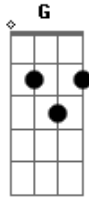

Talking Heads - Psycho Killer Acoustic

Tom: **C**

Intro:

From Live DVD "Stop Making Sense"

You need to watch the dvd to really get the strumming pattern but everything else is here

Verse(3x) **Am** Can't seem to face up to the facts.... **G**

Verse(4th time) **Am** **G** **F** Psycho killer

Acordes

© ukulele-chords.com

© ukulele-chords.com

© ukulele-chords.com

© ukulele-chords.com

© ukulele-chords.com