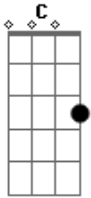

Talking Heads - Psycho Killer Acoustic

Tom: **C**

Intro:

From Live DVD "Stop Making Sense"

You need to watch the dvd to really get the strumming pattern but everything else is here

Verse(3x) **Am** Can't seem to face up to the facts... **G**

Verse(4th time) **Am** **G** **F** Psycho killer

Acordes

© ukulele-chords.com