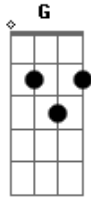

Talking Heads - Psycho Killer Acoustic

Tom: **C**

Intro:

From Live DVD "Stop Making Sense"

You need to watch the dvd to really get the strumming pattern but everything else is here

Verse(3x) **Am** Can't seem to face up to the facts... **G**

Verse(4th time) **Am** **G** **F** Psycho killer

Acordes

© ukulele-chords.com

© ukulele-chords.com

© ukulele-chords.com

© ukulele-chords.com

© ukulele-chords.com