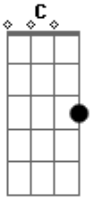

Talking Heads - Psycho Killer Acoustic

Tom: **C**

Intro:

From Live DVD "Stop Making Sense"

You need to watch the dvd to really get the strumming pattern but everything else is here

Verse(3x) **Am** Can't seem to face up to the facts.... **G**

Verse(4th time) **Am** **G** **F** Psycho killer

Acordes

© ukulele-chords.com