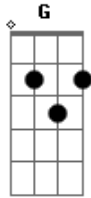

Talking Heads - Psycho Killer Acoustic

Tom: **C**

Intro:

From Live DVD "Stop Making Sense"

You need to watch the dvd to really get the strumming pattern but everything else is here

Verse(3x) **Am** Can't seem to face up to the facts.... **G**

Verse(4th time) **Am** **G** **F** Psycho killer

Acordes

© ukulele-chords.com

© ukulele-chords.com

© ukulele-chords.com

© ukulele-chords.com

© ukulele-chords.com