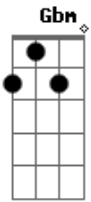

© ukulele-chords.com