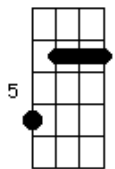

Dbm

ukulele-chords.com