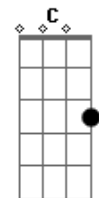

© ukulele-chords.com