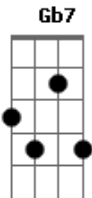

© ukulele-chords.com