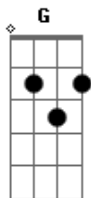

© ukulele-chords.com