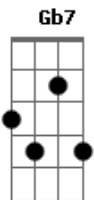

© ukulele-chords.com