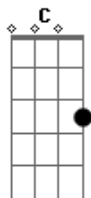

© ukulele-chords.com