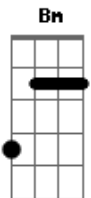

© ukulele-chords.com

© ukulele-chords.com