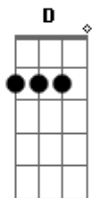

Taleesa - 4 Your Love

Tom: D
Intro: Bm G (8X)
Bm G A (4X)

Bm G
Bm
You, you were always on my mind. In my dreams most every time
Since I knew you into deep. G A
Bm G
Bm
Hey, baby I'm not a kind of king. Who can buy you everything. G
But you can't leave me this way. A
D
Hey you guy, don't be blue. Don't waste time for someone new C G
If you want love, try my love. A
D
If you could see with my eyes. What goes on with a girl inside. A
C Gb7
When you tell me. goodbye Bm G D A
Four your love. Oh my love oh oh Bm G D A
Four your love. Oh my love oh oh Bm
For your love Bm G (2X)
Bm G
Bm
You changed the way I used to live. Cause you had so much to give G A
I can't believe that now it's gone G
Bm
Bm
I, I'm like ice under the sun. Like a bed that is undone

If you're not here loving me. G
D
A
I shouldn't want, to give you more. Cause I'm scared to fall in love
When you're touching me, holding me. C G
D
If we are all alone. I feel love down to the bone A
C Gb7
So I won't say, goodbye Bm G D A
Four your love. Oh my love oh oh Bm G D A
Four your love. Oh my love oh oh Bm
For your love Bm G (4X)
D A
Hey you guy, don't be blue. Don't waste time for someone new C G
If you want love, try my love. A
D
If you could see with my eyes. What goes on with a girl inside. A
C Gb7
When you tell me. goodbye Bm G D A
Four your love. Oh my love oh oh Bm G D A
Four your love. Oh my love oh oh Bm G D A
Four your love. Oh my love oh oh Bm G D A
Four your love. Oh my love oh oh Bm
For your love

Acordes