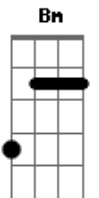

© ukulele-chords.com