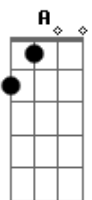

© ukulele-chords.com