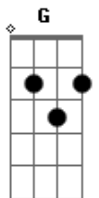

© ukulele-chords.com