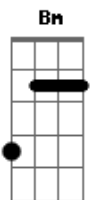

© ukulele-chords.com

© ukulele-chords.com