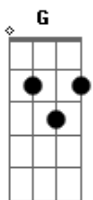

© ukulele-chords.com