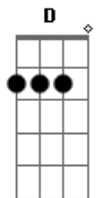

Taleesa - 4 Your Love

Tom: D
Intro: Bm G (8X)
Bm G A (4X)

Bm G
Bm
You, you were always on my mind. In my dreams most every time
Since I knew you into deep. G A
Bm G
Bm
Hey, baby I'm not a kind of king. Who can buy you everything. G
But you can't leave me this way. A
D
Hey you guy, don't be blue. Don't waste time for someone new C G
If you want love, try my love. A
D
If you could see with my eyes. What goes on with a girl inside. A
C Gb7
When you tell me. goodbye
Bm G D A
Four your love. Oh my love oh oh
Bm G D A
Four your love. Oh my love oh oh
Bm
For your love
Bm G (2X)
Bm G
Bm
You changed the way I used to live. Cause you had so much to give G A
I can't believe that now it's gone G
Bm
Bm
I, I'm like ice under the sun. Like a bed that is undone

G
If you're not here loving me. D
A
I shouldn't want, to give you more. Cause I'm scared to fall in love C G
When you're touching me, holding me. D A
If we are all alone. I feel love down to the bone C Gb7
So I won't say, goodbye Bm G D A
Four your love. Oh my love oh oh Bm G D A
Four your love. Oh my love oh oh Bm
For your love Bm G (4X)
D A
Hey you guy, don't be blue. Don't waste time for someone new C G
If you want love, try my love. A
D
If you could see with my eyes. What goes on with a girl inside. C Gb7
When you tell me. goodbye Bm G D A
Four your love. Oh my love oh oh Bm G D A
Four your love. Oh my love oh oh Bm G D A
Four your love. Oh my love oh oh Bm G D A
Four your love. Oh my love oh oh Bm
For your love

Acordes

© ukulele-chords.com