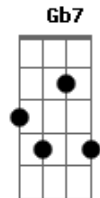

© ukulele-chords.com