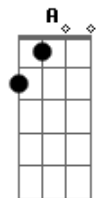

© ukulele-chords.com