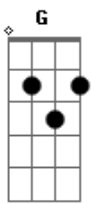

Tala Coala - Bombs

tom:

Intro: ^GEm D A A
Em D A A

[Primeira Parte]

^{Em} Can you hear the boom? ^G
^{Em} Can you see the smoke? ^G
^C One more night
^G ^D One more fight for me
^C One more night
^G ^D One more fight for me

^{Em} ^D ^G ^D
Oh, oh-oh, oh-oh, oh, oh-oh-oh
^{Em} ^D ^G ^D
Oh, oh-oh, oh-oh, oh, oh-oh-oh

[Segunda Parte]

^{Em} Can you hear the boom? ^G
^{Em} Can you see the smoke? ^G
^C One more night
^G ^D One more fight for me
^C One more night
^G ^D One more fight for me

^{Em} ^D ^G ^D
Oh, oh-oh, oh-oh, oh, oh-oh-oh
^{Em} ^D ^G ^D

Oh, oh-oh, oh-oh, oh, oh-oh-oh

[Refrão]

^{Em} ^D
When the thunders roll
^G
And the rain fall down
^C ^G ^D
And you see the waters around
^{Em} ^D
Then you see the lights
^G
And the bombs fall down
^C ^G ^D
And you see the bodies around

[Ponte]

^C
One more night
^G ^D
One more fight for me
^C
One more night
^G ^D
One more fight for me

^{Em} ^D ^G ^D
Oh, oh-oh, oh-oh, oh, oh-oh-oh
^{Em} ^D ^G ^D
Oh, oh-oh, oh-oh, oh, oh-oh-oh

^C ^G ^D
I'll be waiting on the other side
^C ^G ^D
I'll be waiting to give you your prize

^{Em} ^D ^G ^D
Oh, oh-oh, oh-oh, oh, oh-oh-oh
^{Em} ^D ^G ^D
Oh, oh-oh, oh-oh, oh, oh-oh-oh

^C ^G ^D
You have made it to the other side
^C ^G ^D
In the love of God we're losing our minds

Acordes

© ukulele-chords.com