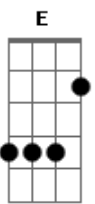

© ukulele-chords.com