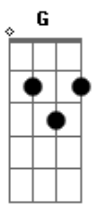

© ukulele-chords.com