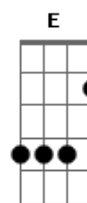

© ukulele-chords.com