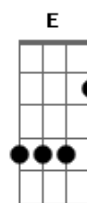

© ukulele-chords.com