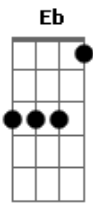

© ukulele-chords.com