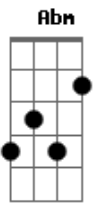

Takara - Restless Heart

tom:
Abm (forma dos acordes no tom de Am)
Afinação: Eb Ab Db Gb Bb Eb

Intro: Am G Am G
Am G Am G

Am G I've been working all my time
Am G Traveled over thousands of miles
Am G Shinning as the stars I see
Am G You could never love me
Em F Without a doubt you know it's true
Em Am G Am Without a thought it's running away from you

[Refrão]

C Restless heart's
G Am Alone tonight
C Restless heart's
G Am Alone tonight
C Restless heart's
G Am Alone tonight

Am G I'm dreaming I lost my whole world
Am G I've painted rainbows across the sky
Am G Am G When you're ready to say I'll pave the way

Em F Wild willing young & free
Em Am G Am Restless hearts are burnin' inside of me

C Restless heart's
G Am Alone tonight
C Restless heart's
G Am Alone tonight
C Restless heart's
G Am Alone tonight

Am G Oh, I don't know why
Am G Cause you ain't got the time

(Em F Em)
(Am G Am)

C Restless heart's
G Am Alone tonight

C Restless heart's
G Am Alone tonight

C Restless heart's
G Am Alone tonight

C G Am Restless heart, my restless heart

(C G Am)

Acordes

© ukulele-chords.com